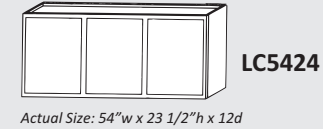

STANDARD CABINET FEATURES

PREMIUM CABINET BENEFITS

Finish Your Way

Save Money On Your Project

Durable Long Lasting Construction

Light Weight For Easy Installation

Premium North American Hardwoods

Actual Size: 24" w x 30" h x 12" d
Allow 27" of wall space. When installing, pull the XCW2430 away from the wall 3"

Actual Size: 54" w x 23 1/2" h x 12d

Actual Size: 30" w x 18" d x 34 1/2" h.
When installing, pull the LS36 away from the wall so there is a 6" gap between the wall and the cabinet on both sides

Actual Size: 30" w x 24" d x 34 1/2" h Allow 36" of wall space. When installing, pull the BC36 away from the wall 6"