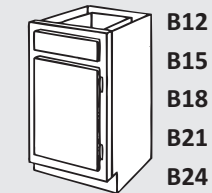

STANDARD CABINET FEATURES

PREMIUM CABINET BENEFITS

Finish Your Way

Save Money On Your Project

Durable Long Lasting Construction

Light Weight For Easy Installation

Premium North American Hardwoods

Actual Size: 24" w x 30" h x 12" d
Allow 27" of wall space. When installing, pull the XCW2430 away from the wall 3"

Actual Size: 54" w x 23 1/2" h x 12d

Actual Size: 30" w x 18" d x 34 1/2" h.
When installing, pull the LS36 away from the wall so there is a 6" gap between the wall and the cabinet on both sides

Actual Size: 30" w x 24" d x 34 1/2" h Allow 36" of wall space. When installing, pull the BC36 away from the wall 6"