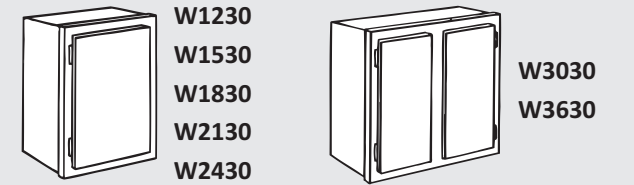

STANDARD CABINET FEATURES

PREMIUM CABINET BENEFITS

Finish Your Way

Save Money On Your Project

Durable Long Lasting Construction

Light Weight For Easy Installation

Premium North American Hardwoods

Actual Size: 24" w x 30" h x 12" d
Allow 27" of wall space. When installing, pull the XCW2430 away from the wall 3"

Actual Size: 54" w x 23 1/2" h x 12d

Actual Size: 30" w x 18" d x 34 1/2" h.
When installing, pull the LS36 away from the wall so there is a 6" gap between the wall and the cabinet on both sides

Actual Size: 30" w x 24" d x 34 1/2" h Allow 36" of wall space. When installing, pull the BC36 away from the wall 6"