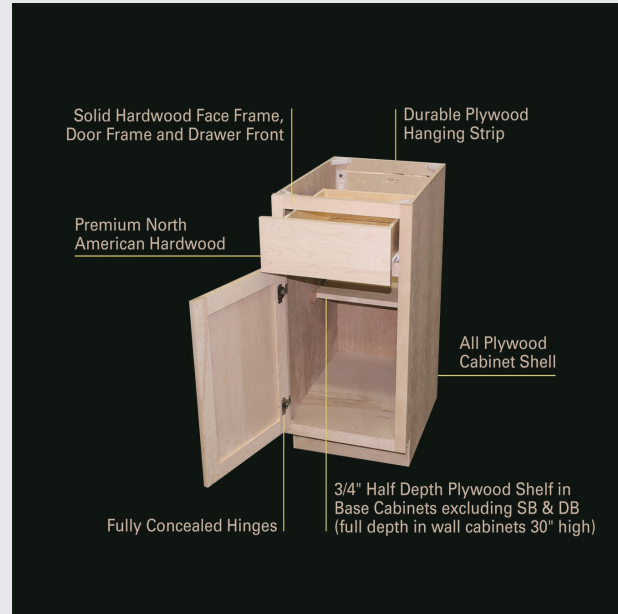

STANDARD CABINET FEATURES

PREMIUM CABINET BENEFITS

Finish Your Way

Save Money On Your Project

Durable Long Lasting Construction

Light Weight For Easy Installation

Premium North American Hardwoods

Actual Size: 24" w x 30" h x 12" d
Allow 27" of wall space. When installing, pull the XCW2430 away from the wall 3"

Actual Size: 54" w x 23 1/2" h x 12d

Actual Size: 30" w x 18" d x 34 1/2" h.
When installing, pull the LS36 away from the wall so there is a 6" gap between the wall and the cabinet on both sides

Actual Size: 30" w x 24" d x 34 1/2" h Allow 36" of wall space. When installing, pull the BC36 away from the wall 6"

Doors and Drawer fronts shown on this page are for illustration purposes only. When ordered, Doors and Drawer fronts will arrive as shown in this brochure.

OAK

- Strong open grain pattern
- Color variances from light to dark red within panels
- May include mineral deposits, small worm holes, knots and vibrant grain patterns