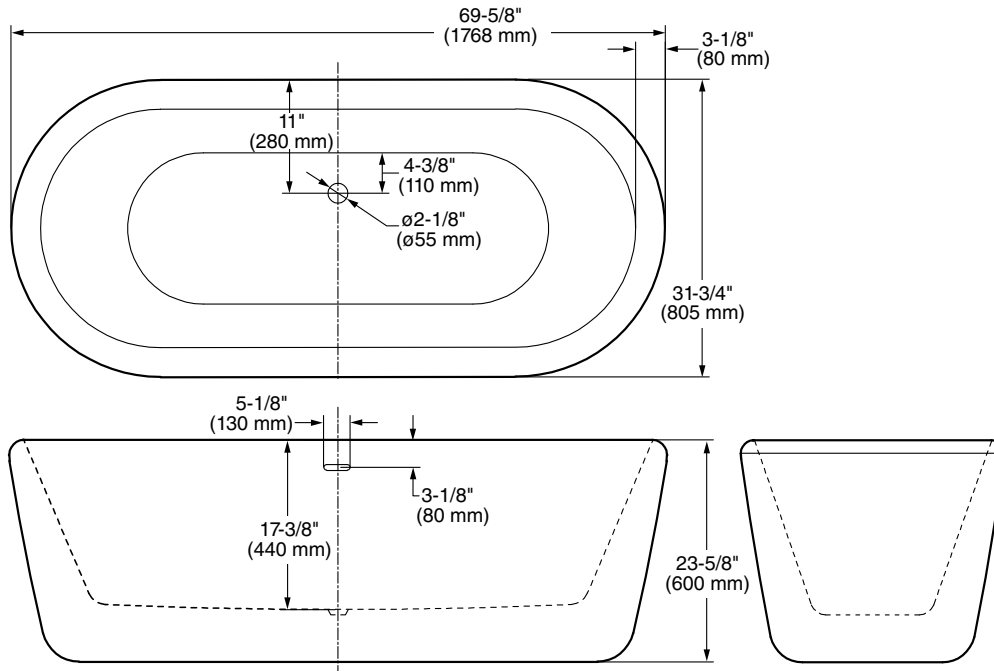

Nominal Dimensions:

69-5/8" x 31-3/4"min. x 23-5/8"
(1768 x 806 min. x 600mm)

Compliance Certifications -

Meets or Exceeds the Following Specifications:

- IAPMO Z124-2011
- CSA B45.5-11
- cUPC

SEE REVERSE SIDE FOR ROUGHING-IN DIMENSIONS
AND PRODUCT SPECIFICATIONS

To Be Specified - Required:

- Color: White

GENERAL SPECIFICATIONS FOR 2767 FREE STANDING BATH	
INSTALLED SIZE	69-5/8 x 31-3/4 x 23-5/8 in. (1768 x 806 x 600mm)
WEIGHT	112 Lbs. (51 Kg.)
WEIGHT w/WATER	484 Lbs. (220 Kg.)
GAL. TO OVERFLOW	58 Gal. (220 L)
BATHING WELL AT SUMP	44-7/8 x 16 In. (1140 x 406mm)
BATHING WELL AT RIM	63-3/8 x 25-1/2 In. (1610 x 648mm)
WATER DEPTH TO OVERFLOW	14-1/4 In. (362mm)
FLOOR LOADING (PROJECTED AREA)	32 Lbs./Sq.Ft. (155 Kgs./Sq.m)

NOTES:

■ REFER TO INSTALLATION INSTRUCTIONS SUPPLIED WITH BATHTUB FOR ADDITIONAL INFORMATION.

IMPORTANT: Dimensions of fixtures are nominal and may vary within the range of tolerances established by ANSI Standard Z124.1.2. These measurements are subject to change or cancellation. No responsibility is assumed for use of superseded or voided leaflet.