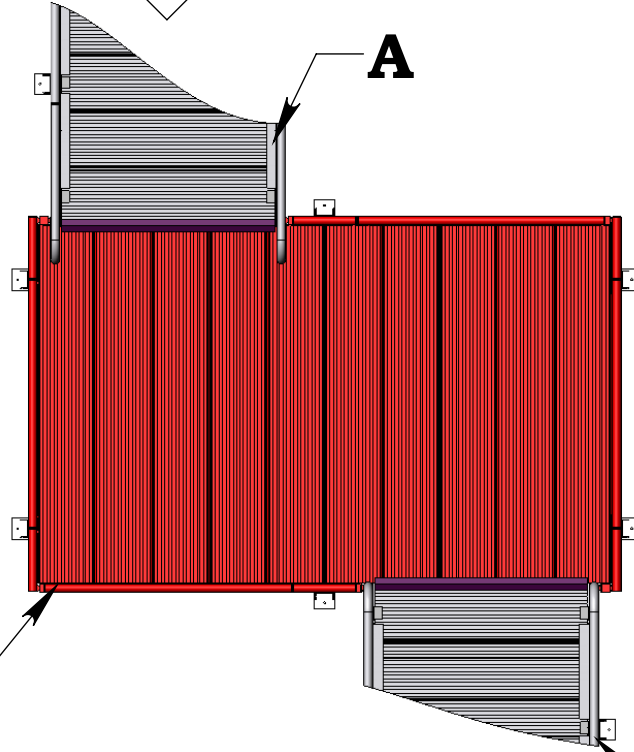

THE INFORMATION CONTAINED IN THIS DRAWING IS THE SOLE PROPERTY OF PRAIRIE VIEW INDUSTRIES ANY REPRODUCTION IN PART OR WHOLE WITHOUT THE WRITTEN PERMISSION OF PRAIRIE VIEW INDUSTRIES IS PROHIBITED.

Down

A-Top Ramp
B-Bottom Ramp
E-5X8 Landing

Up

| | | | |
|--------------------------------------|---------------------|--------------------------------|----------|
| FILE NAME 5X8 Through Turn | | Dr By KAM | APPROVED |
| PART # | | CREATED 5/16/2008 | |
| SCALE 1:64 | SHEET # 1 | LAST SAVED 5/27/2008 | |
| REV # | WT. | | |