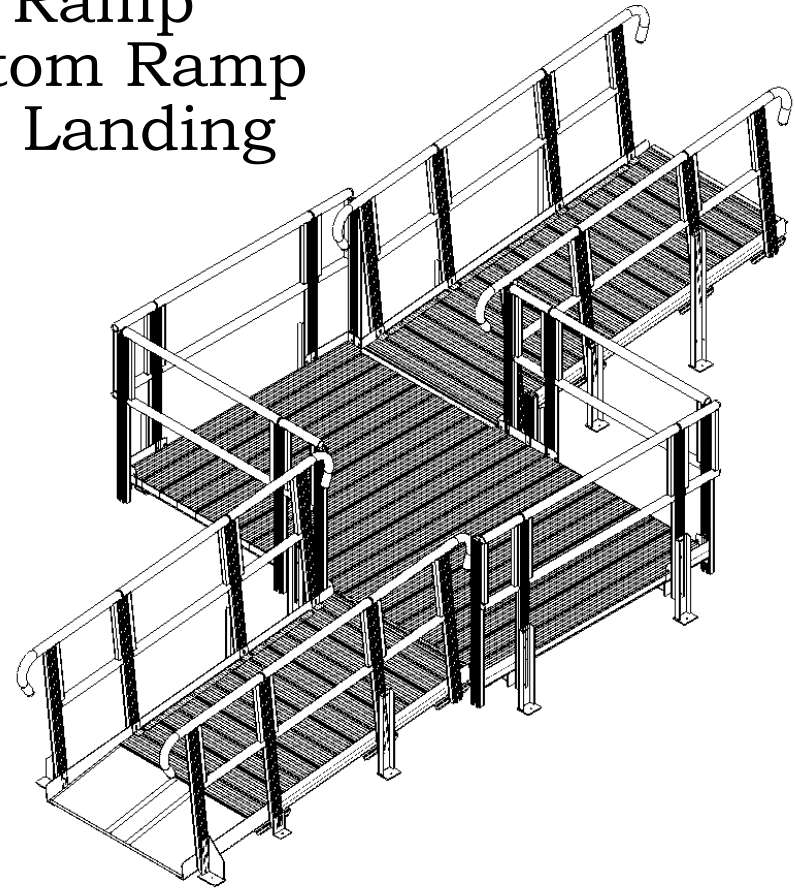

A-Top Ramp
B-Bottom Ramp
E-5X8 Landing

Up

| | | | |
|--------------------------------------|---------------------|--------------------------------|----------|
| FILE NAME 5X8 Through Turn | | Dr By KAM | APPROVED |
| PART # | | CREATED 5/16/2008 | |
| SCALE 1:64 | SHEET # 1 | LAST SAVED 5/27/2008 | |
| REV # | WT. | | |