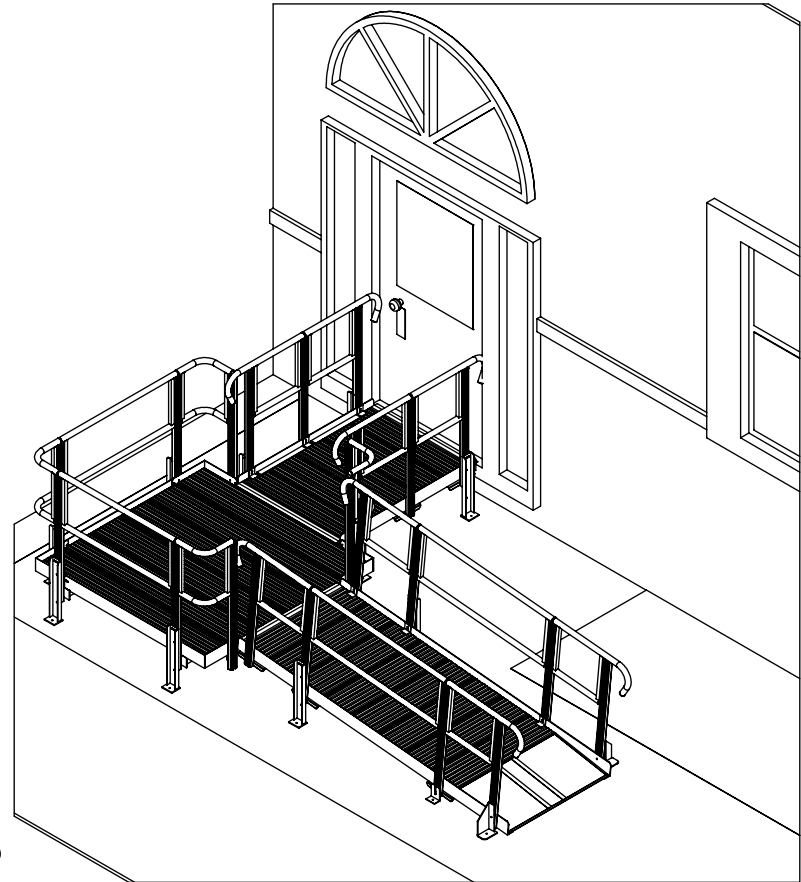

THE INFORMATION CONTAINED IN THIS DRAWING IS THE SOLE PROPERTY OF PRAIRIE VIEW INDUSTRIES ANY REPRODUCTION IN PART OR WHOLE WITHOUT THE WRITTEN PERMISSION OF PRAIRIE VIEW INDUSTRIES IS PROHIBITED.

A-Top Ramp
B-Bottom Ramp
D-5X5 Landing

FILE NAME 4'Top Ramp-5X5 Landing-8'Ramp		Dr By KAM	APPROVED
PART #		CREATED 5/15/2008	
SCALE 1:64	SHEET # 1	LAST SAVED 5/27/2008	
REV #	WT.		