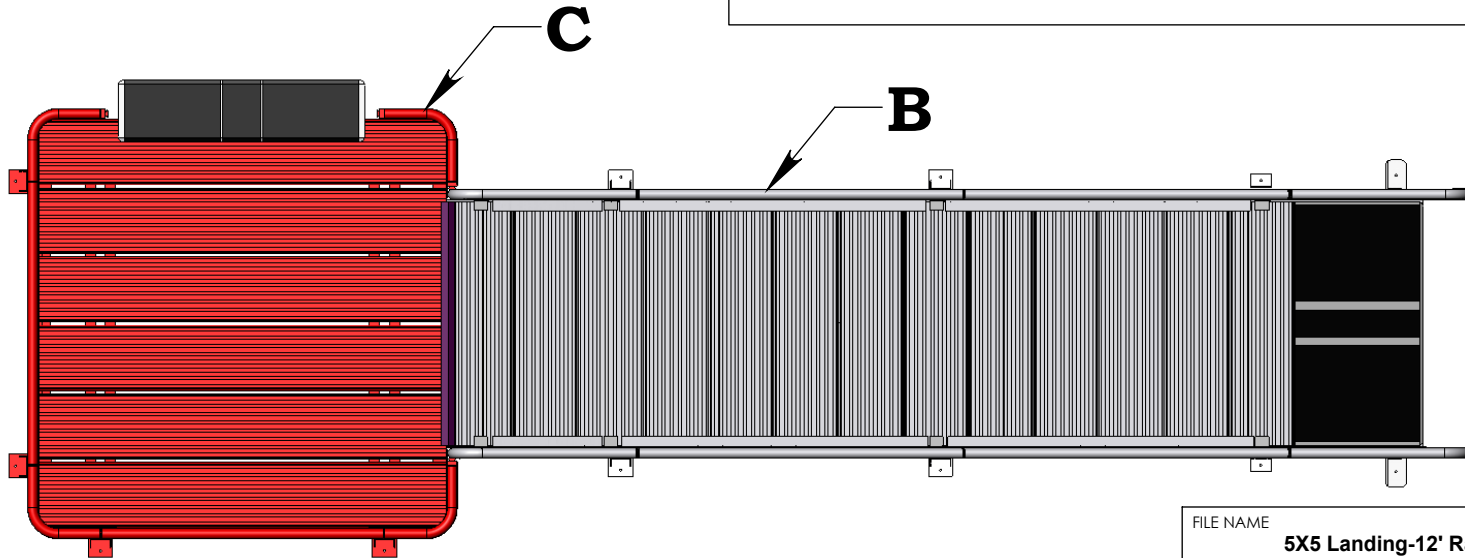

THE INFORMATION CONTAINED IN THIS DRAWING IS THE SOLE PROPERTY OF PRAIRIE VIEW INDUSTRIES ANY REPRODUCTION IN PART OR WHOLE WITHOUT THE WRITTEN PERMISSION OF PRAIRIE VIEW INDUSTRIES IS PROHIBITED.

B-Ramp to ground C-5X5 Landing

FILE NAME 5X5 Landing-12' Ramp		Dr By KAM	APPROVED
PART #		CREATED 5/15/2008	
SCALE 1:64	SHEET # 1	LAST SAVED	
REV #	WT.	5/28/2008	