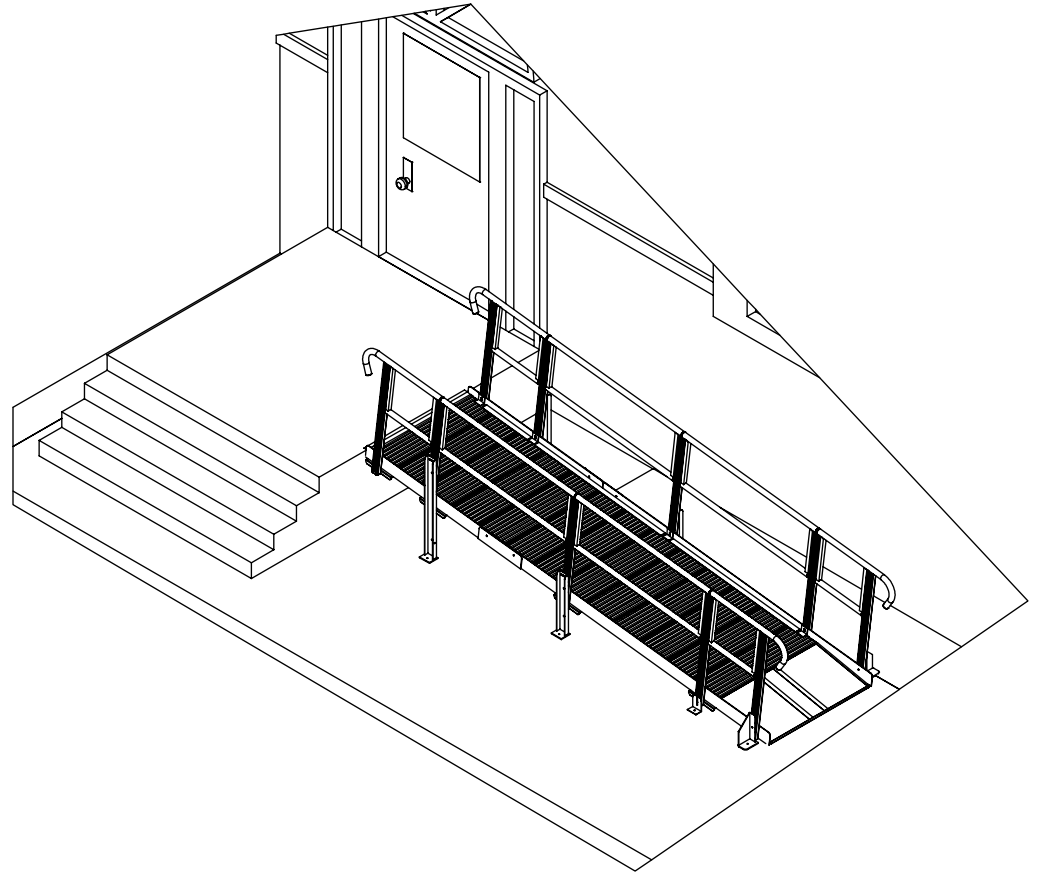

B

B-Ramp to ground

FILE NAME		Dr By	APPROVED
12' Ramp off porch to ground		KAM	
PART #		CREATED	
		5/28/2008	
SCALE	1:128	SHEET #	1
REV #		WT.	
		LAST SAVED	
		5/28/2008	