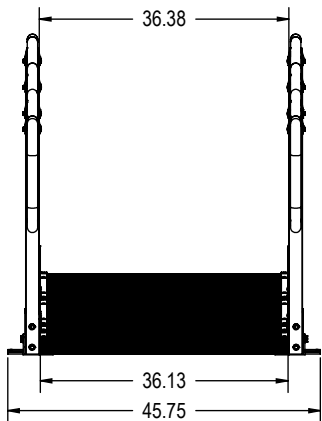

FILE NAME XP2-12' BOTTOM RAMP		Dr By KAM
PART # ASSEMBLY		CREATED 9/30/2013
SCALE 1:96	SHEET # 1	LAST SAVED 6/22/2017
REV #	WT.	

PVI Tolerance
±.015

APPROVED

Prairie View Industries