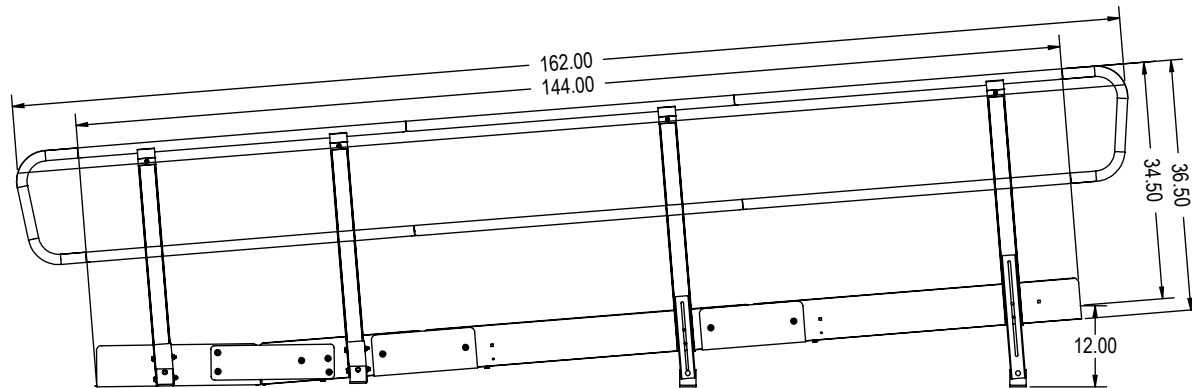

FILE NAME XP2-12' BOTTOM RAMP		Dr By KAM
PART # ASSEMBLY		CREATED 9/30/2013
SCALE 1:96	SHEET # 1	LAST SAVED 6/22/2017
REV #	WT.	

PVI Tolerance
±.015

APPROVED

Prairie View Industries