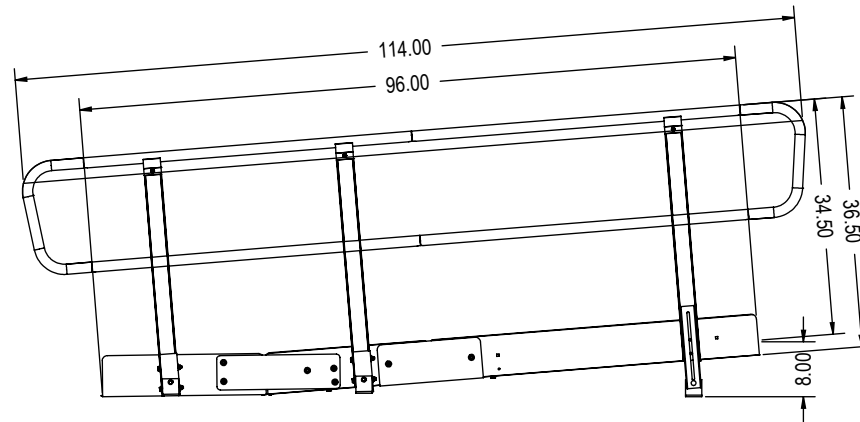

FILE NAME XP2-8' BOTTOM RAMP		Dr By KAM
PART # ASSEMBLY		CREATED 9/30/2013
SCALE 1:96	SHEET # 1	LAST SAVED 6/22/2017
REV #	WT.	

PVI Tolerance
±.015

APPROVED

Prairie View Industries