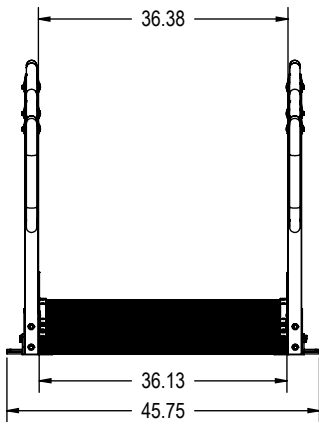

FILE NAME XP2-8' BOTTOM RAMP		Dr By KAM
PART # ASSEMBLY		CREATED 9/30/2013
SCALE 1:96	SHEET # 1	LAST SAVED 6/22/2017
REV #	WT.	

PVI Tolerance
±.015

APPROVED

Prairie View Industries