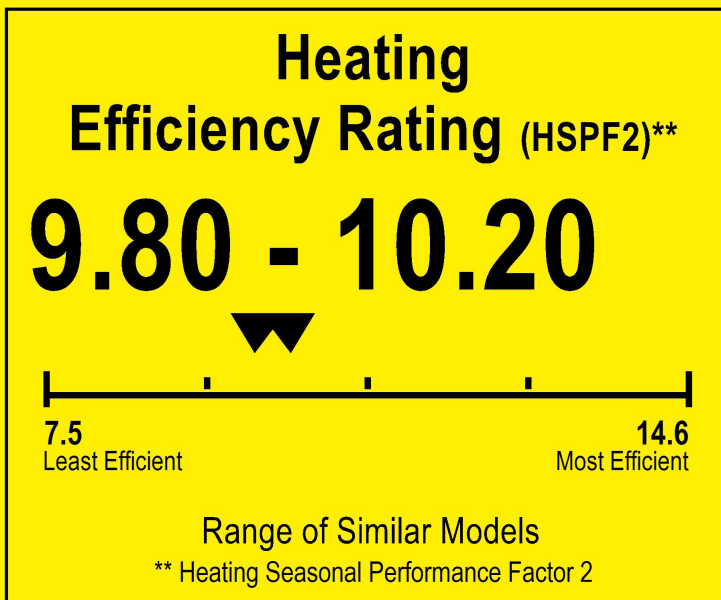

U.S. Government

Federal law prohibits removal of this label before consumer purchase.

ENERGYGUIDE

Heat Pump
Cooling and Heating
Split System

PIONEER
Model YN020GMFI22M2E

▼▼ This system's efficiency ratings depend on the coil your contractor installs with this unit. The heating efficiency rating varies slightly in different geographic regions. Ask your contractor for details.