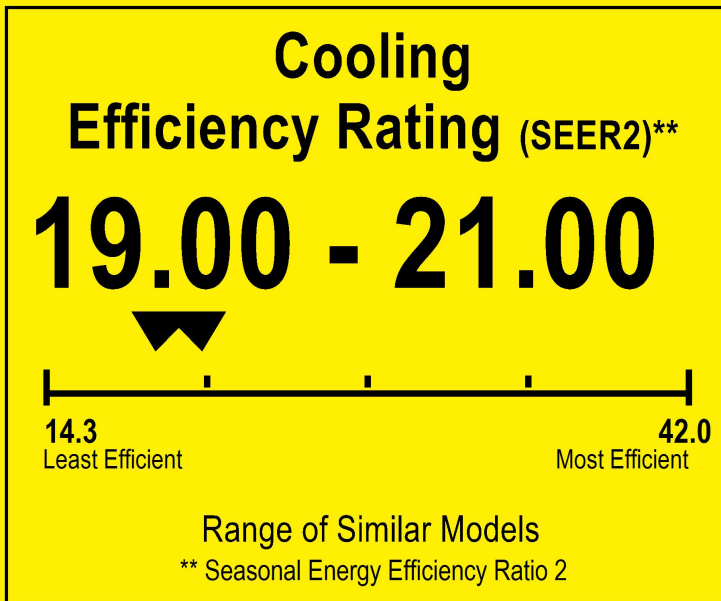

U.S. Government

Federal law prohibits removal of this label before consumer purchase.

ENERGYGUIDE

Heat Pump
Cooling and Heating
Split System

PIONEER
Model YN020GMFI22M2E

▼▼ This system's efficiency ratings depend on the coil your contractor installs with this unit. The heating efficiency rating varies slightly in different geographic regions. Ask your contractor for details.