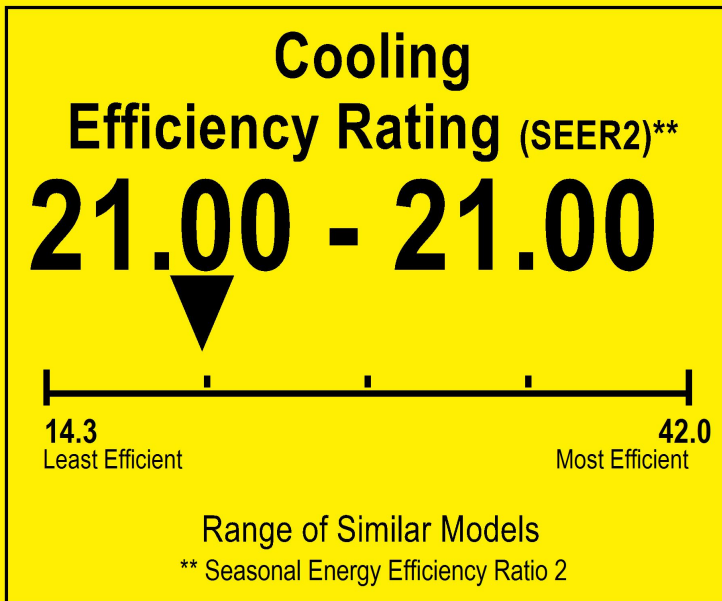

U.S. Government

Federal law prohibits removal of this label before consumer purchase.

ENERGYGUIDE

Heat Pump
Cooling and Heating
Split System

PIONEER
Model YN024GHFI25RPH

▼ This system's efficiency ratings depend on the coil your contractor installs with this unit. The heating efficiency rating varies slightly in different geographic regions. Ask your contractor for details.