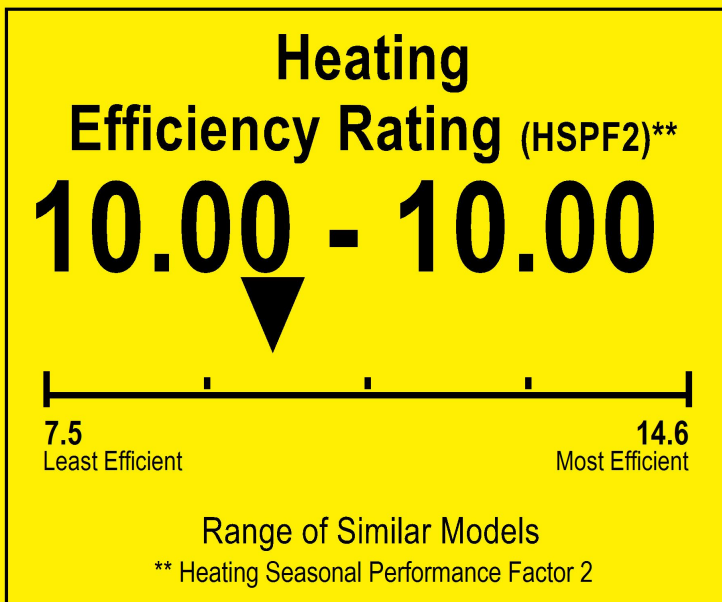

U.S. Government

Federal law prohibits removal of this label before consumer purchase.

ENERGYGUIDE

Heat Pump
Cooling and Heating
Split System

PIONEER
Model YN024GHFI25RPH

▼ This system's efficiency ratings depend on the coil your contractor installs with this unit. The heating efficiency rating varies slightly in different geographic regions. Ask your contractor for details.