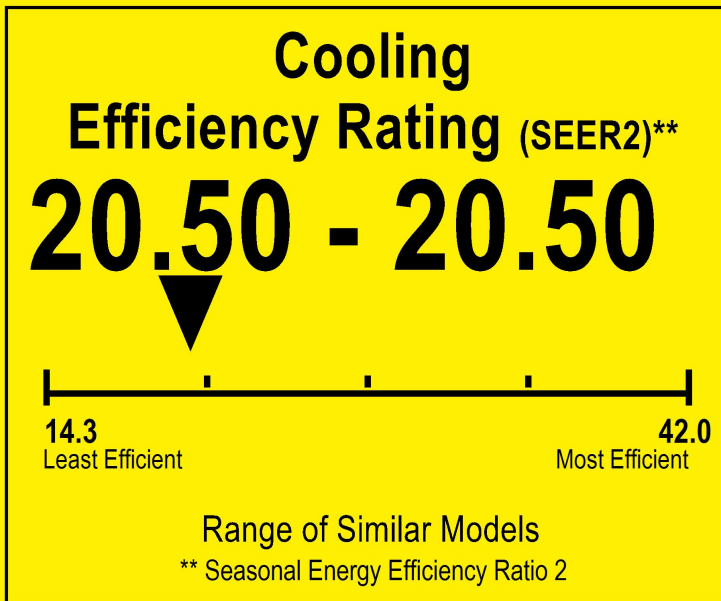

U.S. Government

Federal law prohibits removal of this label before consumer purchase.

ENERGYGUIDE

Heat Pump
Cooling and Heating
Split System

PIONEER
Model YN018GHFI25RPH

▼ This system's efficiency ratings depend on the coil your contractor installs with this unit. The heating efficiency rating varies slightly in different geographic regions. Ask your contractor for details.