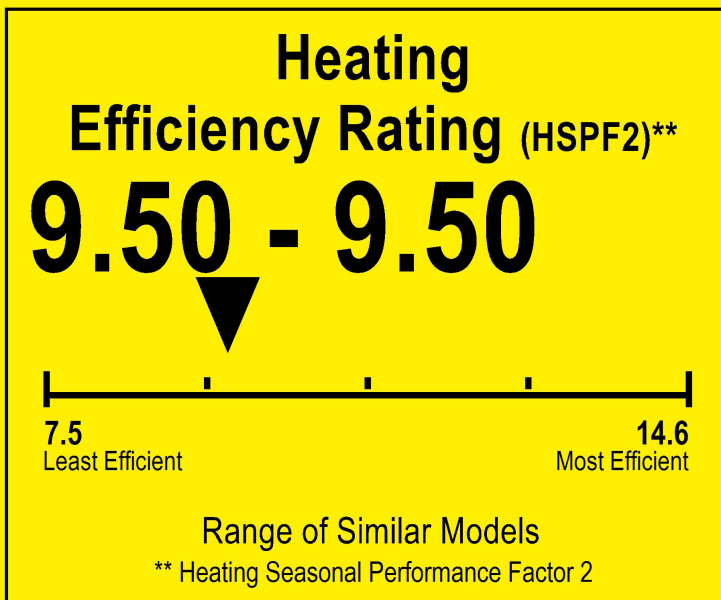

U.S. Government

Federal law prohibits removal of this label before consumer purchase.

ENERGYGUIDE

Heat Pump
Cooling and Heating
Split System

PIONEER
Model YN018GHFI25RPH

▼ This system's efficiency ratings depend on the coil your contractor installs with this unit. The heating efficiency rating varies slightly in different geographic regions. Ask your contractor for details.