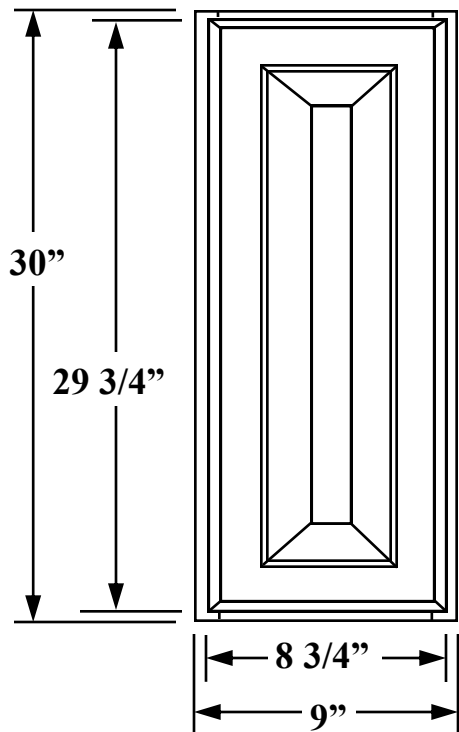

Pace

9" W. X 30" H. X 6 5/8" D. VALENCIA SERIES
STORAGE CABINET
SKU #6052104

TOP VIEW

REPLACEMENT PARTS

DOOR: # DOR9832
HINGE: # PAK637
SHELF: # PA9942
SHELF CLIP: # PA7703

FRONT VIEW

SIDE VIEW