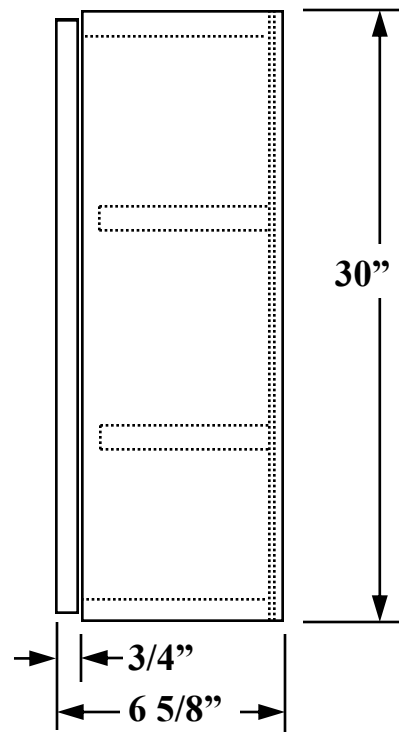

Pace

9" W. X 30" H. X 6 5/8" D. VALENCIA SERIES
STORAGE CABINET
SKU #6052104

TOP VIEW

REPLACEMENT PARTS

DOOR: # DOR9832
HINGE: # PAK637
SHELF: # PA9942
SHELF CLIP: # PA7703

FRONT VIEW

SIDE VIEW