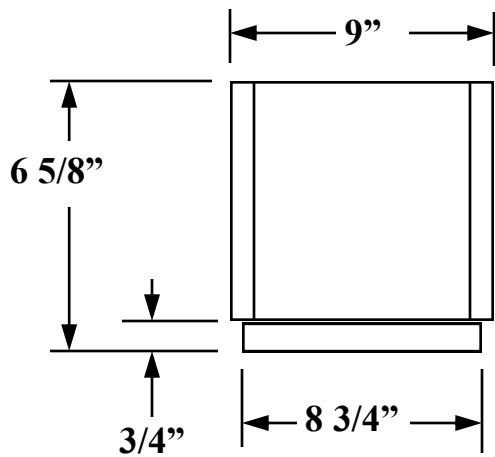

Pace

9" W. X 30" H. X 6 5/8" D. VALENCIA SERIES
STORAGE CABINET
SKU #6052104

TOP VIEW

REPLACEMENT PARTS

DOOR: # DOR9832
HINGE: # PAK637
SHELF: # PA9942
SHELF CLIP: # PA7703

FRONT VIEW

SIDE VIEW