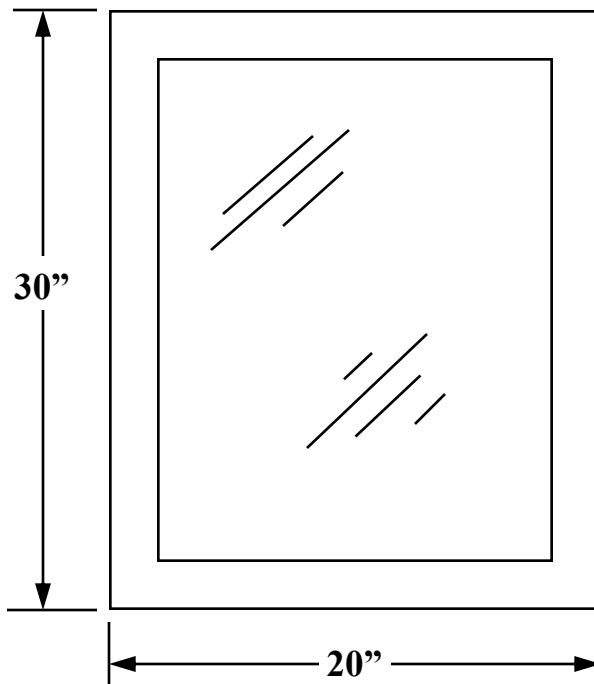

Pace

**20" W. X 30" H. X 3/4" D. SHENANDOAH SERIES
WALL HUNG MIRROR
SKU #6772418**

TOP VIEW

REPLACEMENT PARTS

**MIRROR: PA9930
FRAME: PA10125
HANGER BRACKET: PA8356
GLASS RETAINER: PAK2570**

FRONT VIEW

SIDE VIEW