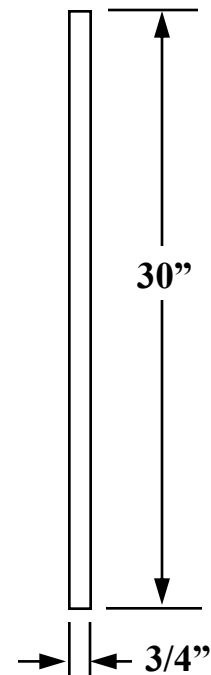

Pace

**20" W. X 30" H. X 3/4" D. SHENANDOAH SERIES
WALL HUNG MIRROR
SKU #6772418**

TOP VIEW

REPLACEMENT PARTS

**MIRROR: PA9930
FRAME: PA10125
HANGER BRACKET: PA8356
GLASS RETAINER: PAK2570**

FRONT VIEW

SIDE VIEW