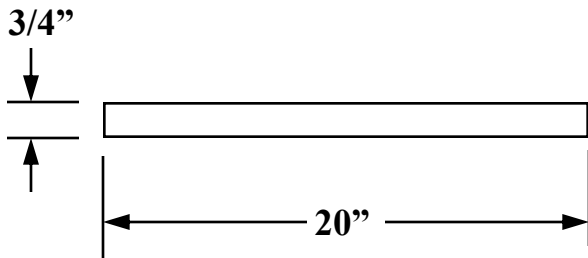

Pace

**20" W. X 30" H. X 3/4" D. SHENANDOAH SERIES
WALL HUNG MIRROR
SKU #6772418**

TOP VIEW

REPLACEMENT PARTS

**MIRROR: PA9930
FRAME: PA10125
HANGER BRACKET: PA8356
GLASS RETAINER: PAK2570**

FRONT VIEW

SIDE VIEW