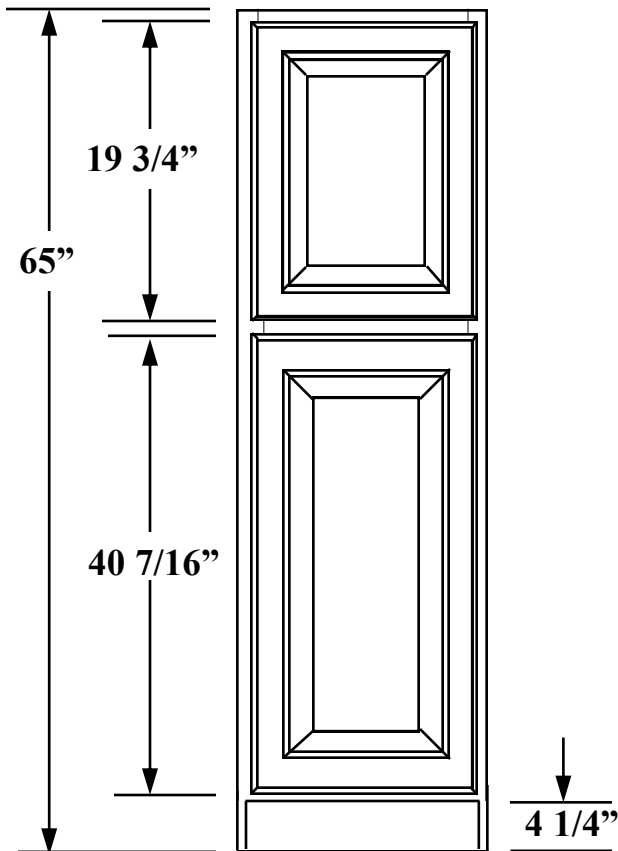

Pace

16" W. X 65" H. X 18" D. VALENCIA SERIES
LINEN CABINET
SKU #6052120

TOP VIEW

REPLACEMENT PARTS

TOP DOOR: # DOR9922
BOTTOM DOOR: # DOR9923
HINGE: # PAK805
SHELF: # PA9959
SHELF CLIP: # PA7703

FRONT VIEW

SIDE VIEW