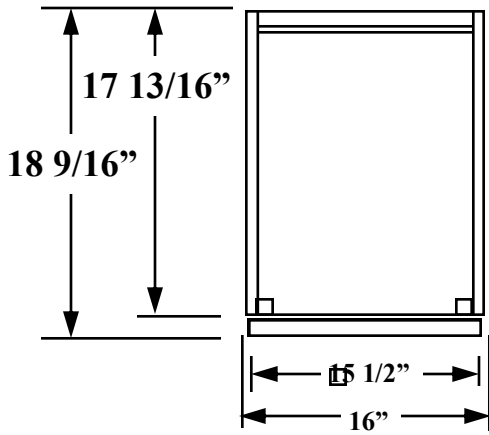

Pace

16" W. X 65" H. X 18" D. VALENCIA SERIES
LINEN CABINET
SKU #6052120

TOP VIEW

REPLACEMENT PARTS

TOP DOOR: # DOR9922
BOTTOM DOOR: # DOR9923
HINGE: # PAK805
SHELF: # PA9959
SHELF CLIP: # PA7703

FRONT VIEW

SIDE VIEW