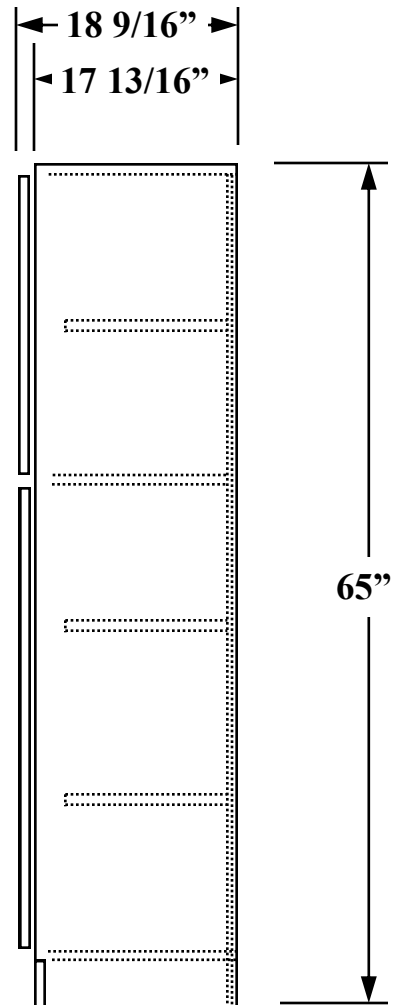

Pace

16" W. X 65" H. X 18" D. VALENCIA SERIES
LINEN CABINET
SKU #6052120

TOP VIEW

REPLACEMENT PARTS

TOP DOOR: # DOR9922
BOTTOM DOOR: # DOR9923
HINGE: # PAK805
SHELF: # PA9959
SHELF CLIP: # PA7703

FRONT VIEW

SIDE VIEW