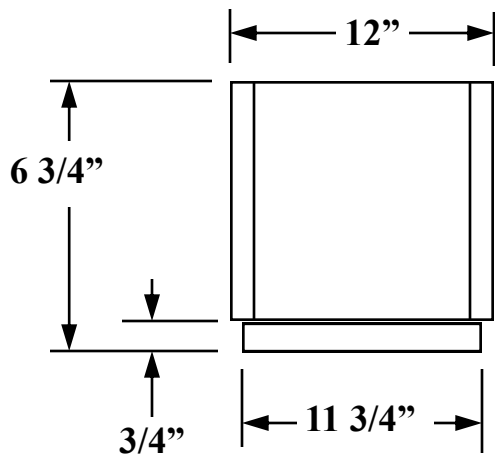

Pace

12" W. X 35 3/4" H. X 6 3/4" D. PLANTATION SERIES
STORAGE CABINET
SKU #6052100

TOP VIEW

REPLACEMENT PARTS

DOOR: # DOR8918
HINGE: # PAK837
SHELF: # PA8237
SHELF CLIP: # PA7703

FRONT VIEW

SIDE VIEW