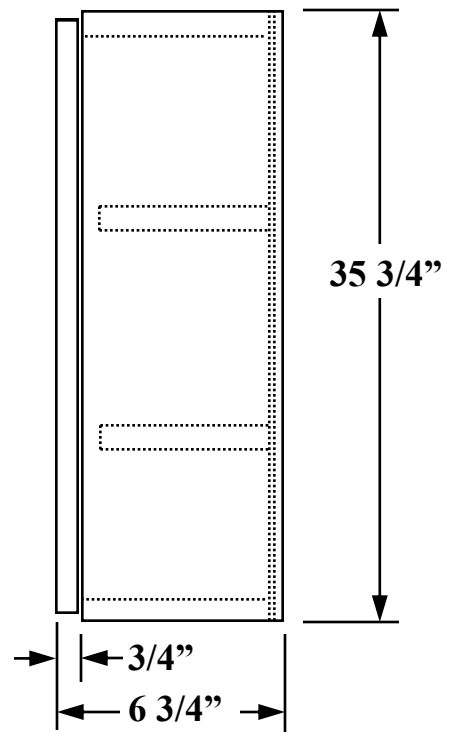

Pace

12" W. X 35 3/4" H. X 6 3/4" D. PLANTATION SERIES
STORAGE CABINET
SKU #6052100

TOP VIEW

REPLACEMENT PARTS

DOOR: # DOR8918
HINGE: # PAK837
SHELF: # PA8237
SHELF CLIP: # PA7703

FRONT VIEW

SIDE VIEW