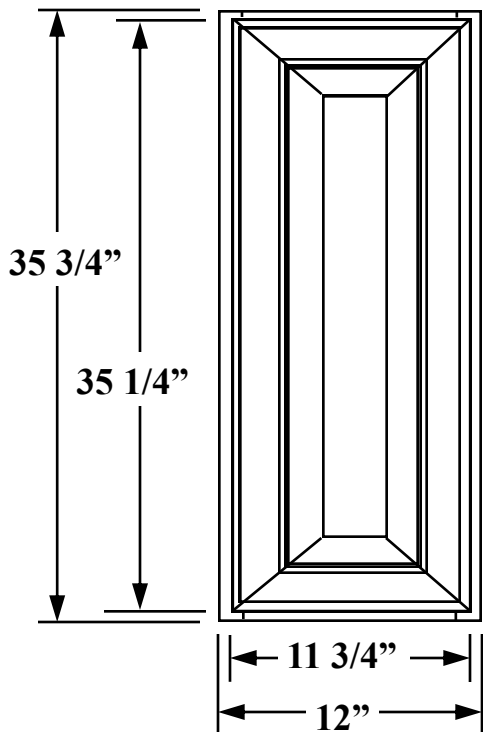

Pace

12" W. X 35 3/4" H. X 6 3/4" D. PLANTATION SERIES
STORAGE CABINET
SKU #6052100

TOP VIEW

REPLACEMENT PARTS

DOOR: # DOR8918
HINGE: # PAK837
SHELF: # PA8237
SHELF CLIP: # PA7703

FRONT VIEW

SIDE VIEW