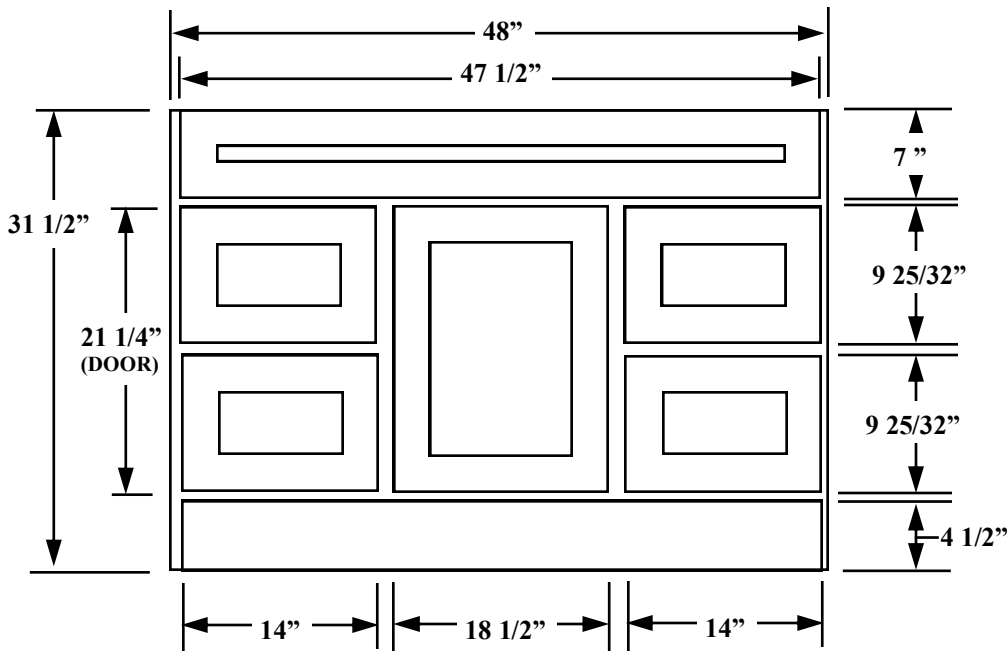

Pace

48" W. X 31 1/2" H. X 21" D. SHENANDOAH VANITY
SKU #6051314

TOP VIEW

REPLACEMENT PARTS

- DOOR: # DOR9887
- DRAWER: # CDA-SHD-21
- APRON: # PA9890
- KICKBOARD: # PA10120
- HINGE: # PAK805
- DRAWER TRACK SET: # PA8607

FRONT VIEW

SIDE VIEW