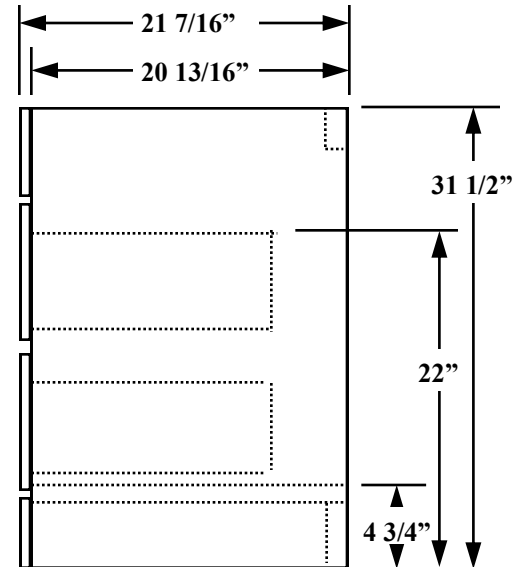

Pace

48" W. X 31 1/2" H. X 21" D. SHENANDOAH VANITY
SKU #6051314

TOP VIEW

REPLACEMENT PARTS

- DOOR: # DOR9887
- DRAWER: # CDA-SHD-21
- APRON: # PA9890
- KICKBOARD: # PA10120
- HINGE: # PAK805
- DRAWER TRACK SET: # PA8607

FRONT VIEW

SIDE VIEW