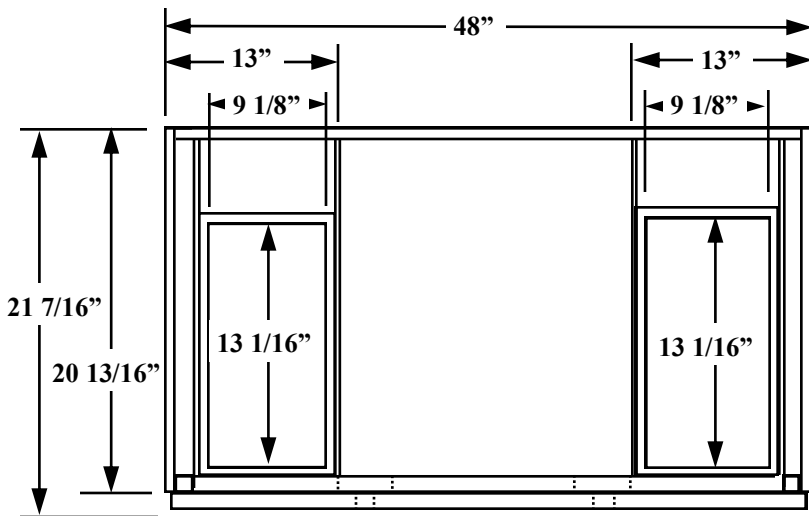

Pace

48" W. X 31 1/2" H. X 21" D. SHENANDOAH VANITY
SKU #6051314

TOP VIEW

REPLACEMENT PARTS

- DOOR: # DOR9887
- DRAWER: # CDA-SHD-21
- APRON: # PA9890
- KICKBOARD: # PA10120
- HINGE: # PAK805
- DRAWER TRACK SET: # PA8607

FRONT VIEW

SIDE VIEW