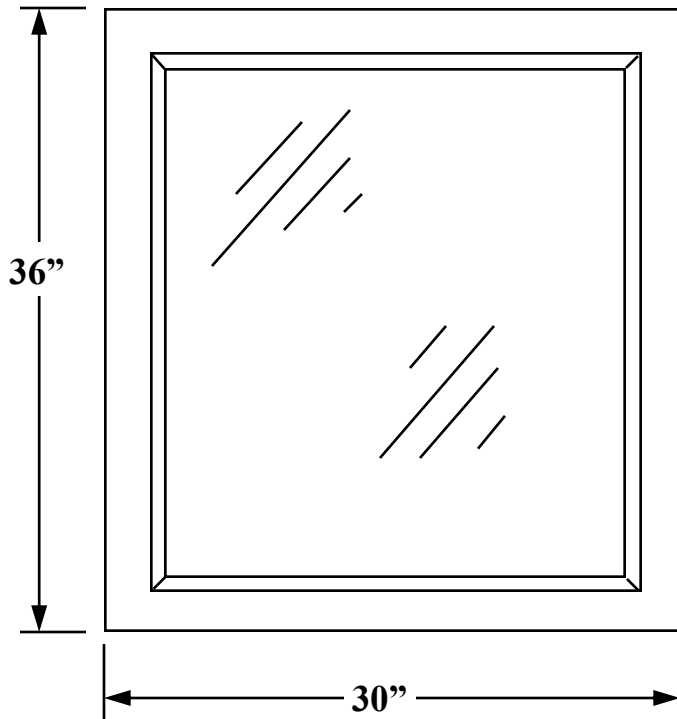

*Pace*

**30" W. X 36" H. X 3/4" D. ROMA SERIES  
WALL HUNG MIRROR  
SKU #6772668**

**TOP VIEW**

**REPLACEMENT PARTS**

**MIRROR: PA10683  
FRAME: PA10655  
HANGER BRACKET: PA8356  
GLASS RETAINER: PAK2570**

**NOTE: MIRROR CAN BE MOUNTED  
AS 30" W. X 36" H. OR  
AS 36" W. X 30" H. BY  
CHANGING MOUNTING  
BRACKET LOCATION**

**FRONT VIEW**

**SIDE VIEW**