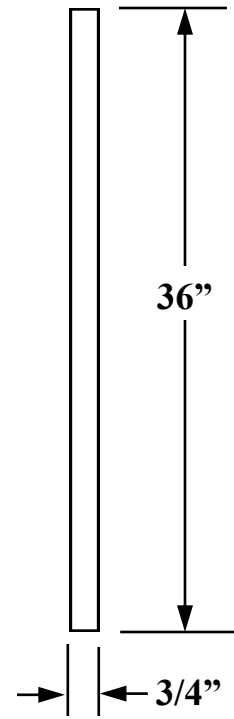

*Pace*

**30" W. X 36" H. X 3/4" D. ROMA SERIES  
WALL HUNG MIRROR  
SKU #6772668**

**TOP VIEW**

**REPLACEMENT PARTS**

**MIRROR: PA10683  
FRAME: PA10655  
HANGER BRACKET: PA8356  
GLASS RETAINER: PAK2570**

**NOTE: MIRROR CAN BE MOUNTED  
AS 30" W. X 36" H. OR  
AS 36" W. X 30" H. BY  
CHANGING MOUNTING  
BRACKET LOCATION**

**FRONT VIEW**

**SIDE VIEW**