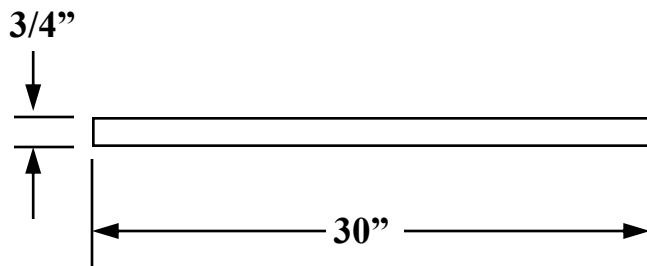

*Pace*

**30" W. X 36" H. X 3/4" D. ROMA SERIES  
WALL HUNG MIRROR  
SKU #6772668**

**TOP VIEW**

**REPLACEMENT PARTS**

**MIRROR: PA10683  
FRAME: PA10655  
HANGER BRACKET: PA8356  
GLASS RETAINER: PAK2570**

**NOTE: MIRROR CAN BE MOUNTED  
AS 30" W. X 36" H. OR  
AS 36" W. X 30" H. BY  
CHANGING MOUNTING  
BRACKET LOCATION**

**FRONT VIEW**

**SIDE VIEW**