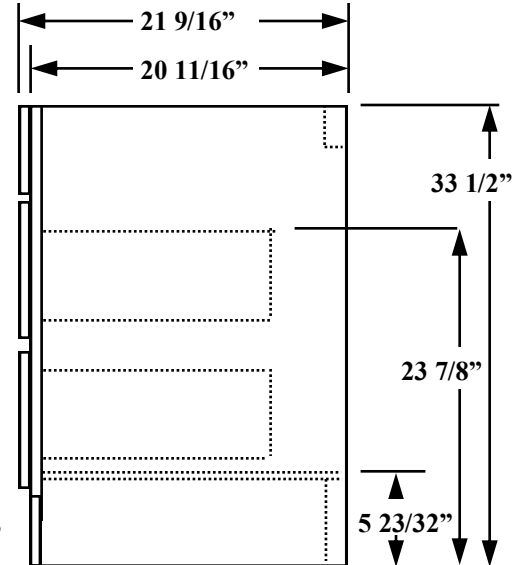

Pace

60" W. X 33 1/2" H. X 21" D. PLANTATION VANITY
SKU #6051386

TOP VIEW

REPLACEMENT PARTS

- DOOR: # DORK4874**
- DRAWER: # CDA-PLN-21**
- APRON: # PAK4872**
- KICKBOARD: # PAK4984**
- HINGE: # PAK805**
- DRAWER TRACK SET: # PA8607**

FRONT VIEW

SIDE VIEW