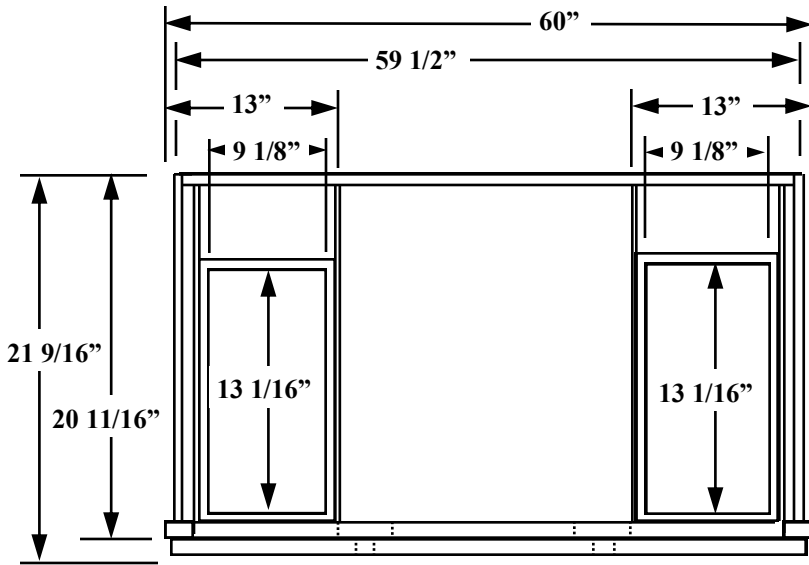

Pace

60" W. X 33 1/2" H. X 21" D. PLANTATION VANITY
SKU #6051386

TOP VIEW

REPLACEMENT PARTS

- DOOR: # DORK4874**
- DRAWER: # CDA-PLN-21**
- APRON: # PAK4872**
- KICKBOARD: # PAK4984**
- HINGE: # PAK805**
- DRAWER TRACK SET: # PA8607**

FRONT VIEW

SIDE VIEW