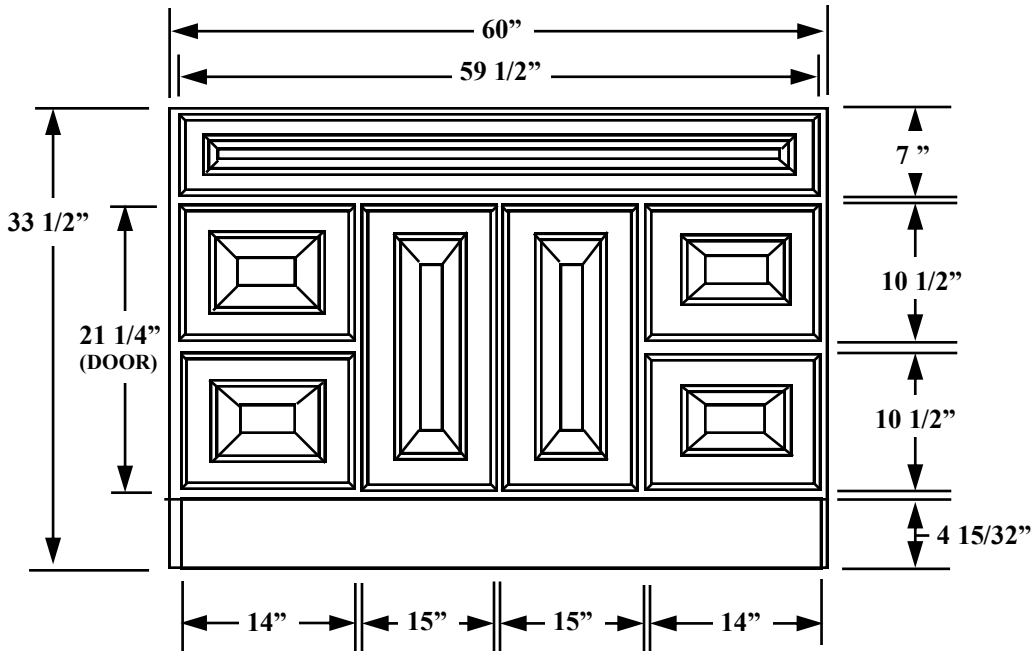

Pace

60" W. X 33 1/2" H. X 21" D. PLANTATION VANITY
SKU #6051386

TOP VIEW

REPLACEMENT PARTS

- DOOR: # DORK4874**
- DRAWER: # CDA-PLN-21**
- APRON: # PAK4872**
- KICKBOARD: # PAK4984**
- HINGE: # PAK805**
- DRAWER TRACK SET: # PA8607**

FRONT VIEW

SIDE VIEW