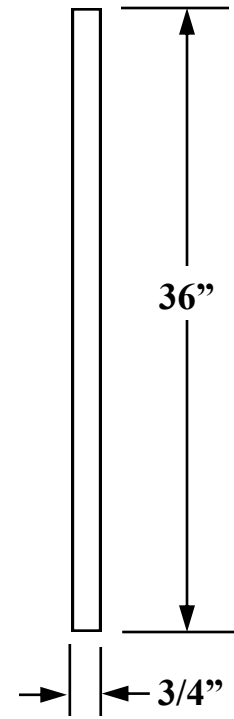

Pace

**30" W. X 36" H. X 3/4" D. MURANO SERIES
WALL HUNG MIRROR
SKU #6772676**

TOP VIEW

REPLACEMENT PARTS

**MIRROR: PA10683
FRAME: PA10651
HANGER BRACKET: PA8356
GLASS RETAINER: PAK2570**

**NOTE: MIRROR CAN BE MOUNTED
AS 30" W. X 36" H. OR
AS 36" W. X 30" H. BY
CHANGING MOUNTING
BRACKET LOCATION**

FRONT VIEW

SIDE VIEW