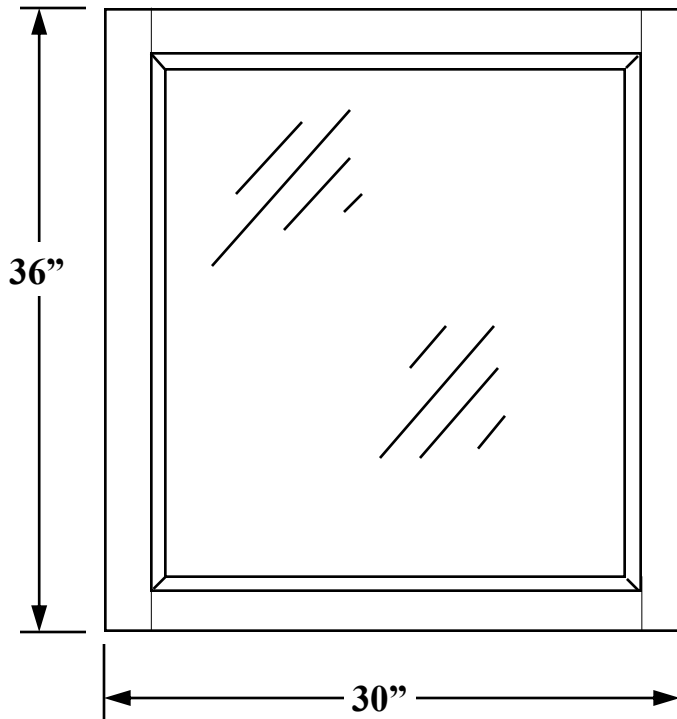

Pace

**30" W. X 36" H. X 3/4" D. MURANO SERIES
WALL HUNG MIRROR
SKU #6772676**

TOP VIEW

REPLACEMENT PARTS

**MIRROR: PA10683
FRAME: PA10651
HANGER BRACKET: PA8356
GLASS RETAINER: PAK2570**

**NOTE: MIRROR CAN BE MOUNTED
AS 30" W. X 36" H. OR
AS 36" W. X 30" H. BY
CHANGING MOUNTING
BRACKET LOCATION**

FRONT VIEW

SIDE VIEW