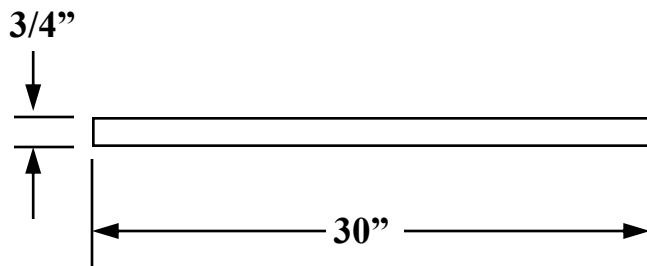

Pace

**30" W. X 36" H. X 3/4" D. MURANO SERIES
WALL HUNG MIRROR
SKU #6772676**

TOP VIEW

REPLACEMENT PARTS

**MIRROR: PA10683
FRAME: PA10651
HANGER BRACKET: PA8356
GLASS RETAINER: PAK2570**

**NOTE: MIRROR CAN BE MOUNTED
AS 30" W. X 36" H. OR
AS 36" W. X 30" H. BY
CHANGING MOUNTING
BRACKET LOCATION**

FRONT VIEW

SIDE VIEW