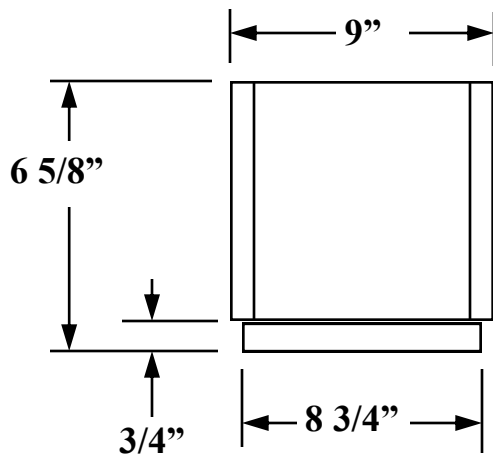

Pace

9" W. X 30" H. X 6 5/8" D. KING JAMES SERIES
STORAGE CABINET
SKU #6052102

TOP VIEW

REPLACEMENT PARTS

DOOR: # DOR10162
HINGE: # PAK637
SHELF: # PA9942
SHELF CLIP: # PA7703

**NOTE: CAN BE HINGED FOR
L.H. OR R.H. OPEN**

FRONT VIEW

SIDE VIEW