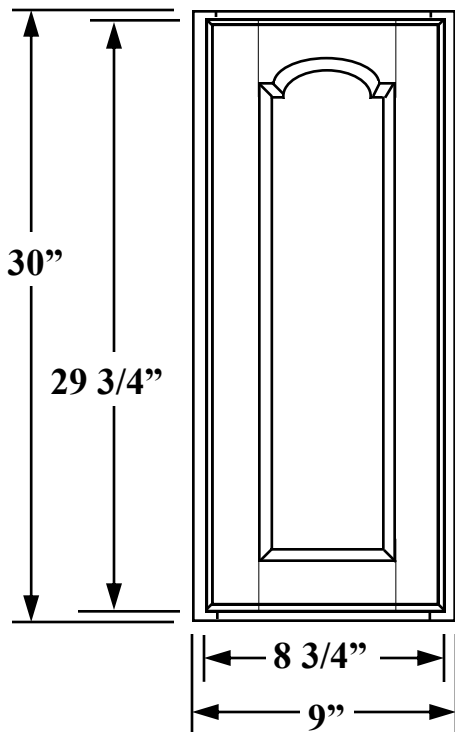

Pace

9" W. X 30" H. X 6 5/8" D. KING JAMES SERIES
STORAGE CABINET
SKU #6052102

TOP VIEW

REPLACEMENT PARTS

DOOR: # DOR10162
HINGE: # PAK637
SHELF: # PA9942
SHELF CLIP: # PA7703

**NOTE: CAN BE HINGED FOR
L.H. OR R.H. OPEN**

FRONT VIEW

SIDE VIEW