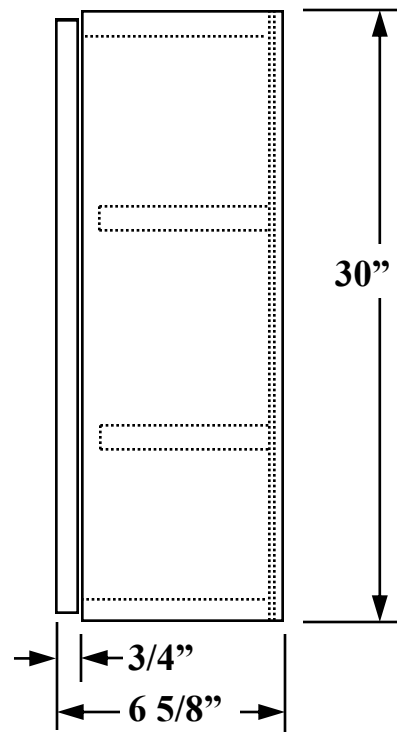

Pace

9" W. X 30" H. X 6 5/8" D. KING JAMES SERIES
STORAGE CABINET
SKU #6052102

TOP VIEW

REPLACEMENT PARTS

DOOR: # DOR10162
HINGE: # PAK637
SHELF: # PA9942
SHELF CLIP: # PA7703

**NOTE: CAN BE HINGED FOR
L.H. OR R.H. OPEN**

FRONT VIEW

SIDE VIEW