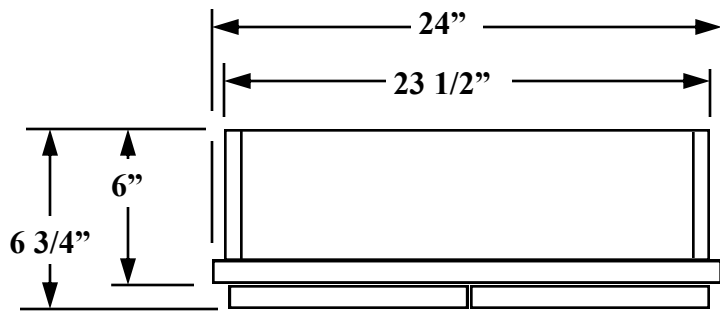

Pace

24" W. X 28" H. X 6" D. KING JAMES SERIES
TOILET TOPPER
SKU #6051110

TOP VIEW

REPLACEMENT PARTS

L.H. DOOR: #DOR9099L
R.H. DOOR: #DOR9099R
HINGE: # PAK637
SHELF: # PA9341
SHELF CLIP: # PA7703

FRONT VIEW

SIDE VIEW