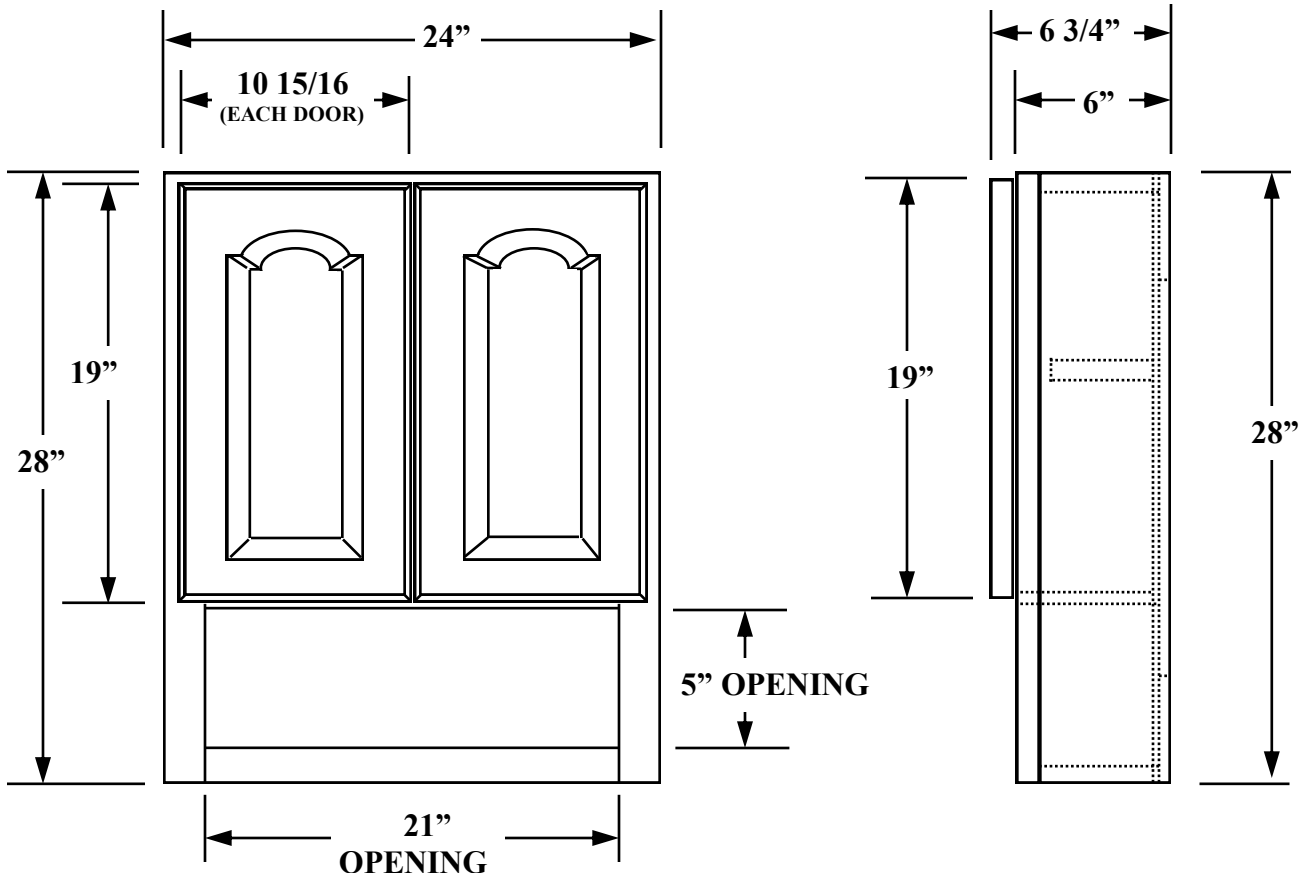

Pace

24" W. X 28" H. X 6" D. KING JAMES SERIES
TOILET TOPPER
SKU #6051110

TOP VIEW

REPLACEMENT PARTS

L.H. DOOR: #DOR9099L
R.H. DOOR: #DOR9099R
HINGE: # PAK637
SHELF: # PA9341
SHELF CLIP: # PA7703

FRONT VIEW

SIDE VIEW