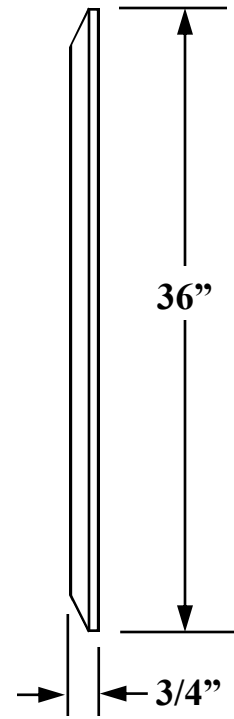

Pace

**30" W. X 36" H. X 3/4" D. CARNEGIE SERIES
WALL HUNG MIRROR
SKU #6772466**

TOP VIEW

REPLACEMENT PARTS

**MIRROR: PA10683
FRAME: PA10684
HANGER BRACKET: PA8356
GLASS RETAINER: PAK2570**

**NOTE: MIRROR CAN BE MOUNTED
AS 30" W. X 36" H. OR
AS 36" W. X 30" H. BY
CHANGING MOUNTING
BRACKET LOCATION**

FRONT VIEW

SIDE VIEW