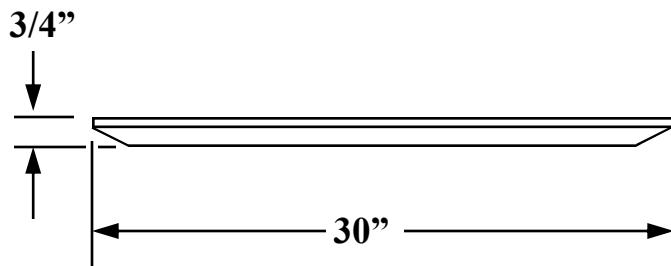

Pace

**30" W. X 36" H. X 3/4" D. CARNEGIE SERIES
WALL HUNG MIRROR
SKU #6772466**

TOP VIEW

REPLACEMENT PARTS

**MIRROR: PA10683
FRAME: PA10684
HANGER BRACKET: PA8356
GLASS RETAINER: PAK2570**

**NOTE: MIRROR CAN BE MOUNTED
AS 30" W. X 36" H. OR
AS 36" W. X 30" H. BY
CHANGING MOUNTING
BRACKET LOCATION**

FRONT VIEW

SIDE VIEW