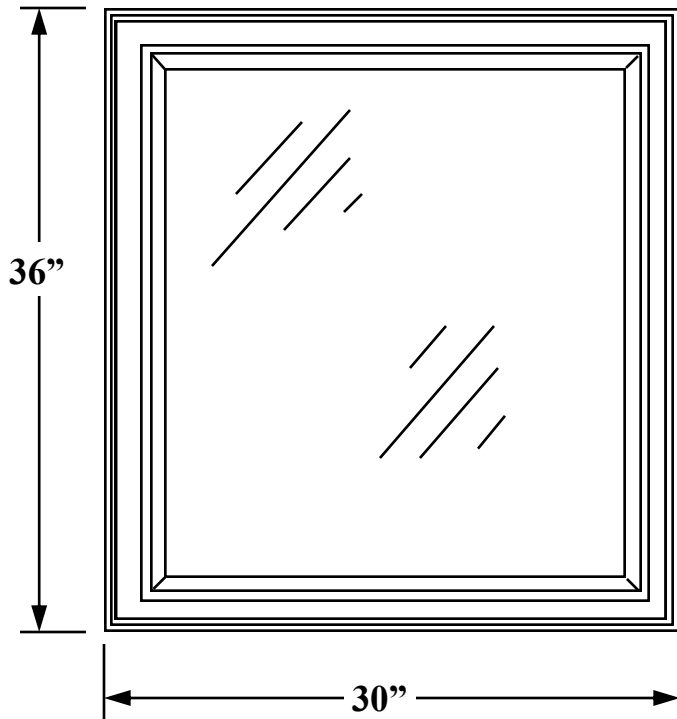

Pace

**30" W. X 36" H. X 3/4" D. CARNEGIE SERIES
WALL HUNG MIRROR
SKU #6772466**

TOP VIEW

REPLACEMENT PARTS

**MIRROR: PA10683
FRAME: PA10684
HANGER BRACKET: PA8356
GLASS RETAINER: PAK2570**

**NOTE: MIRROR CAN BE MOUNTED
AS 30" W. X 36" H. OR
AS 36" W. X 30" H. BY
CHANGING MOUNTING
BRACKET LOCATION**

FRONT VIEW

SIDE VIEW