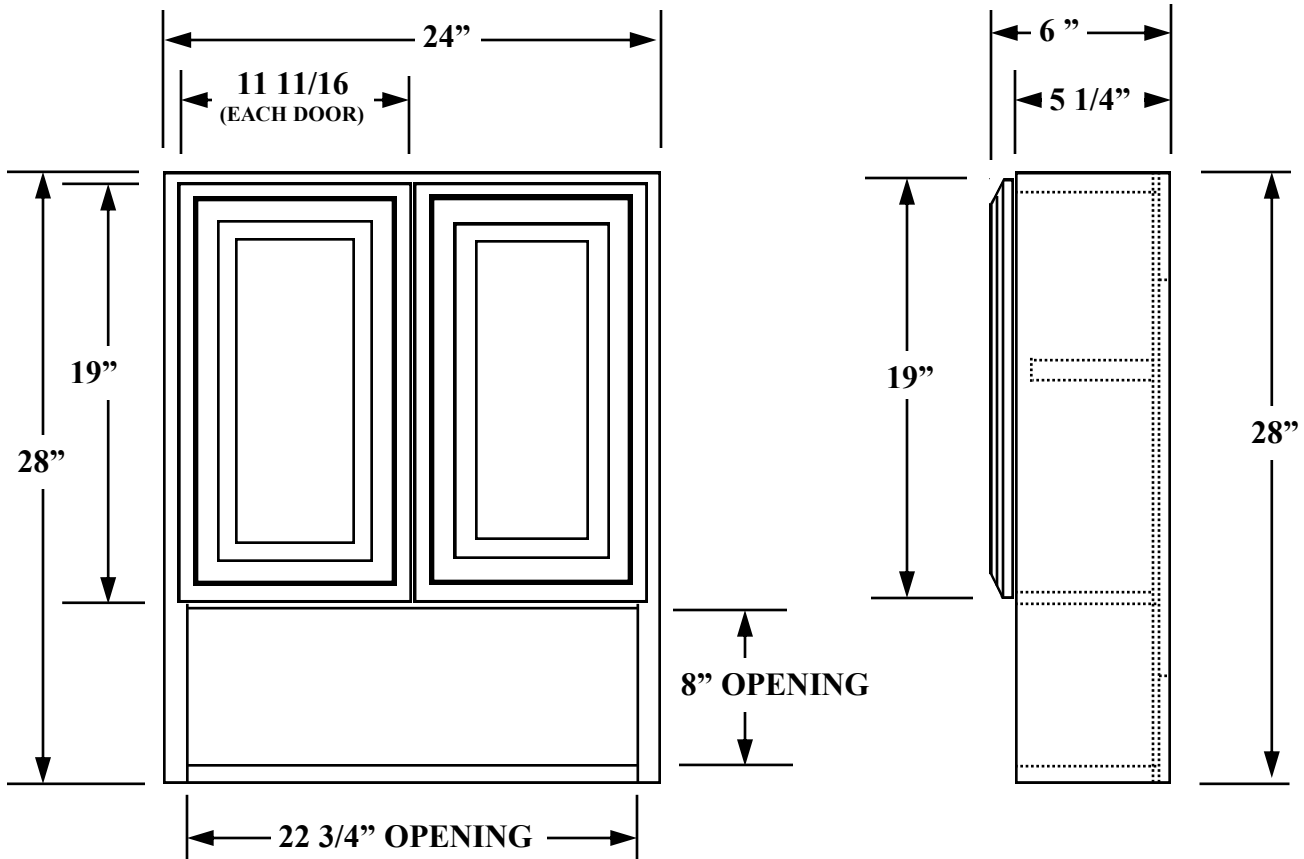

Pace

23 3/4" W. X 28" H. X 6" D. BROCKTON SERIES
TOILET TOPPER
SKU #6051147

TOP VIEW

REPLACEMENT PARTS

DOOR: #DOR10885
HINGE: # PAK637
SHELF: # PA10950
SHELF CLIP: # PA7703

FRONT VIEW

SIDE VIEW