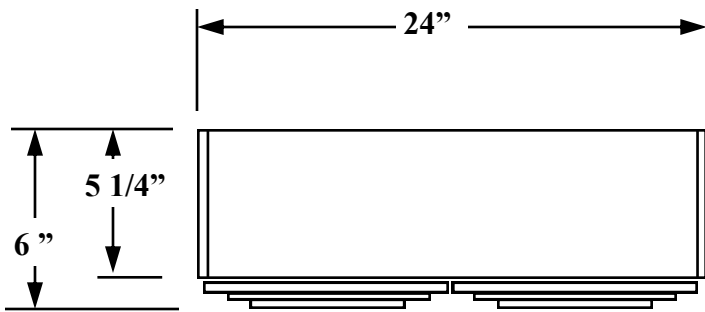

Pace

23 3/4" W. X 28" H. X 6" D. BROCKTON SERIES
TOILET TOPPER
SKU #6051147

TOP VIEW

REPLACEMENT PARTS

DOOR: #DOR10885
HINGE: # PAK637
SHELF: # PA10950
SHELF CLIP: # PA7703

FRONT VIEW

SIDE VIEW