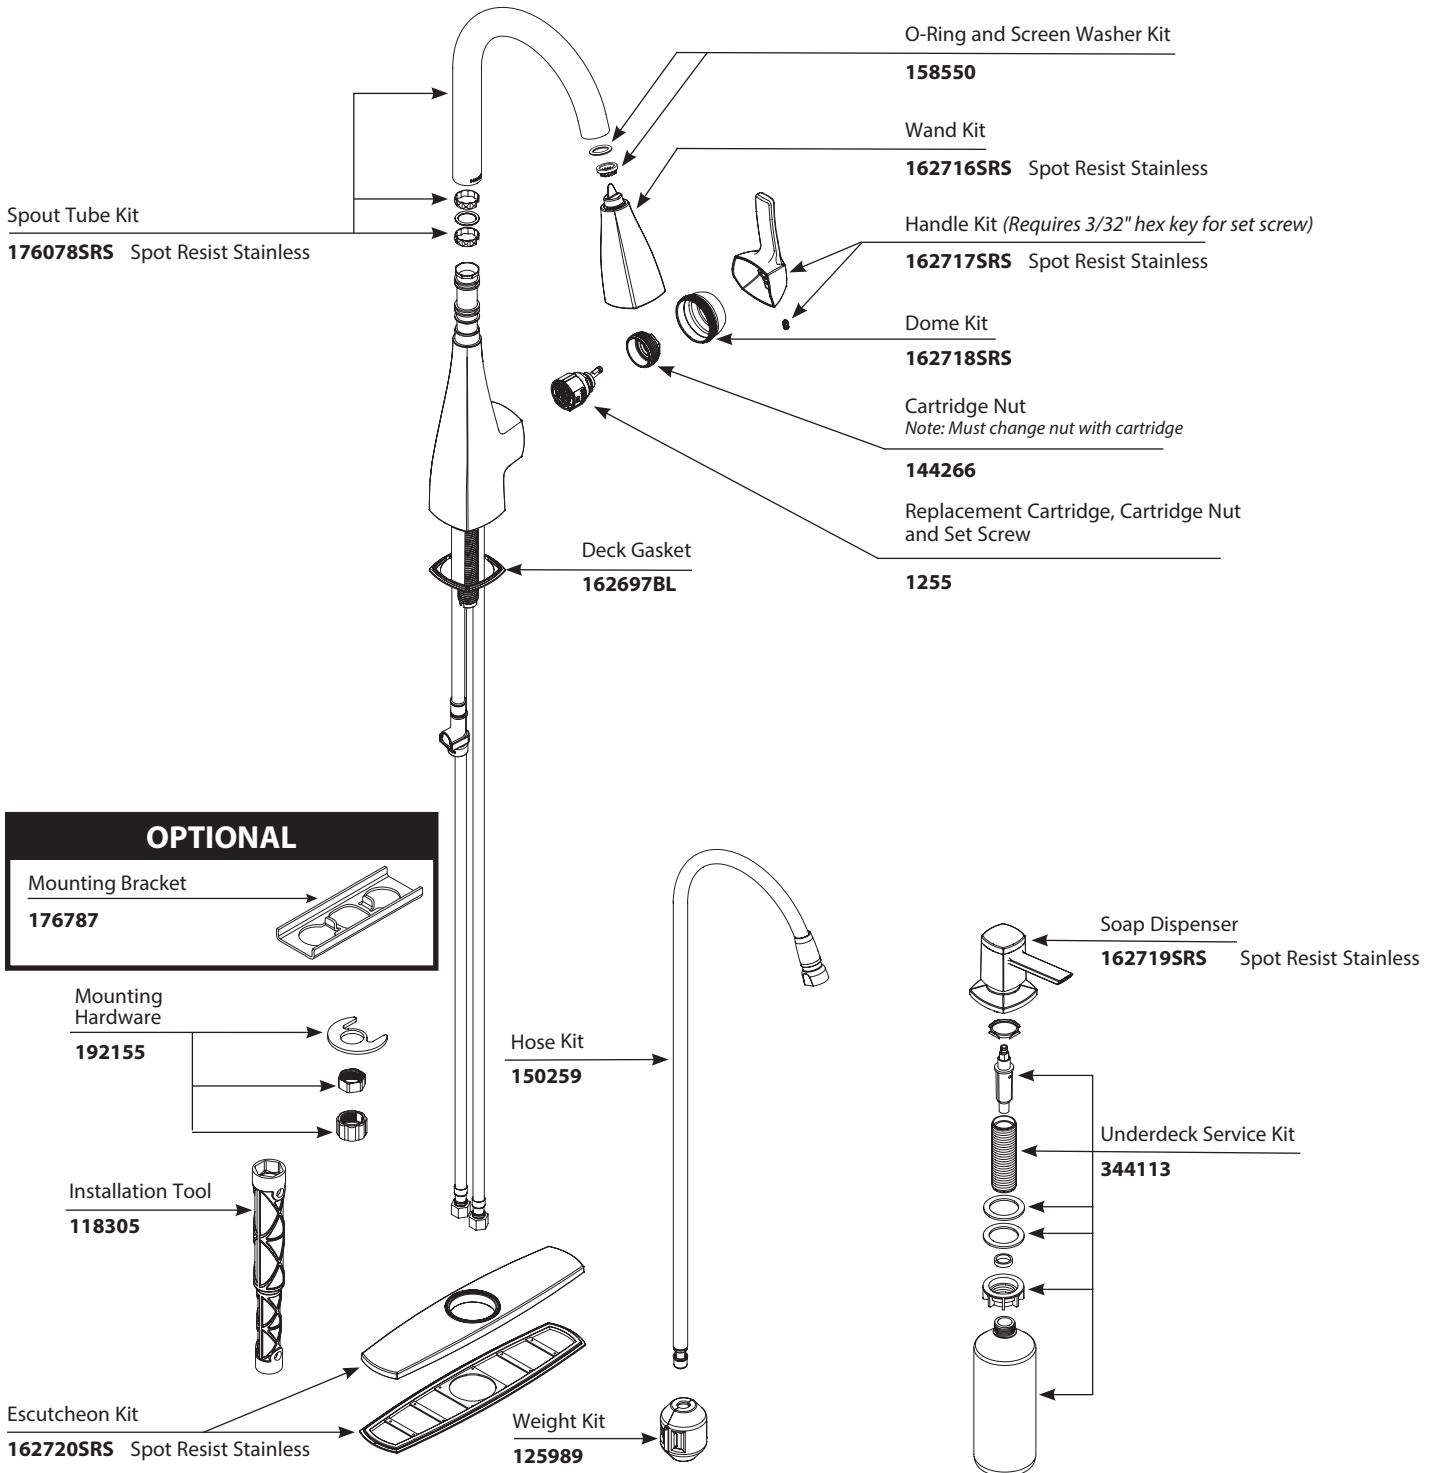

■ Order by Part Number

There is more than one version of this model.
Page down to identify the version you have.

Kiran™		
Single-Handle High Arc Pulldown Kitchen Faucet		
MODEL	HANDLE	FINISH
87599SRS	Lever	Spot Resist Stainless

■ Order by Part Number

Kiran™		
Single-Handle High Arc Pulldown Kitchen Faucet		
MODEL	HANDLE	FINISH
87599SRS	Lever	Spot Resist Stainless

■ Order by Part Number

Kiran™		
Single-Handle High Arc Pulldown Kitchen Faucet		
MODEL	HANDLE	FINISH
87599SRS	Lever	Spot Resist Stainless