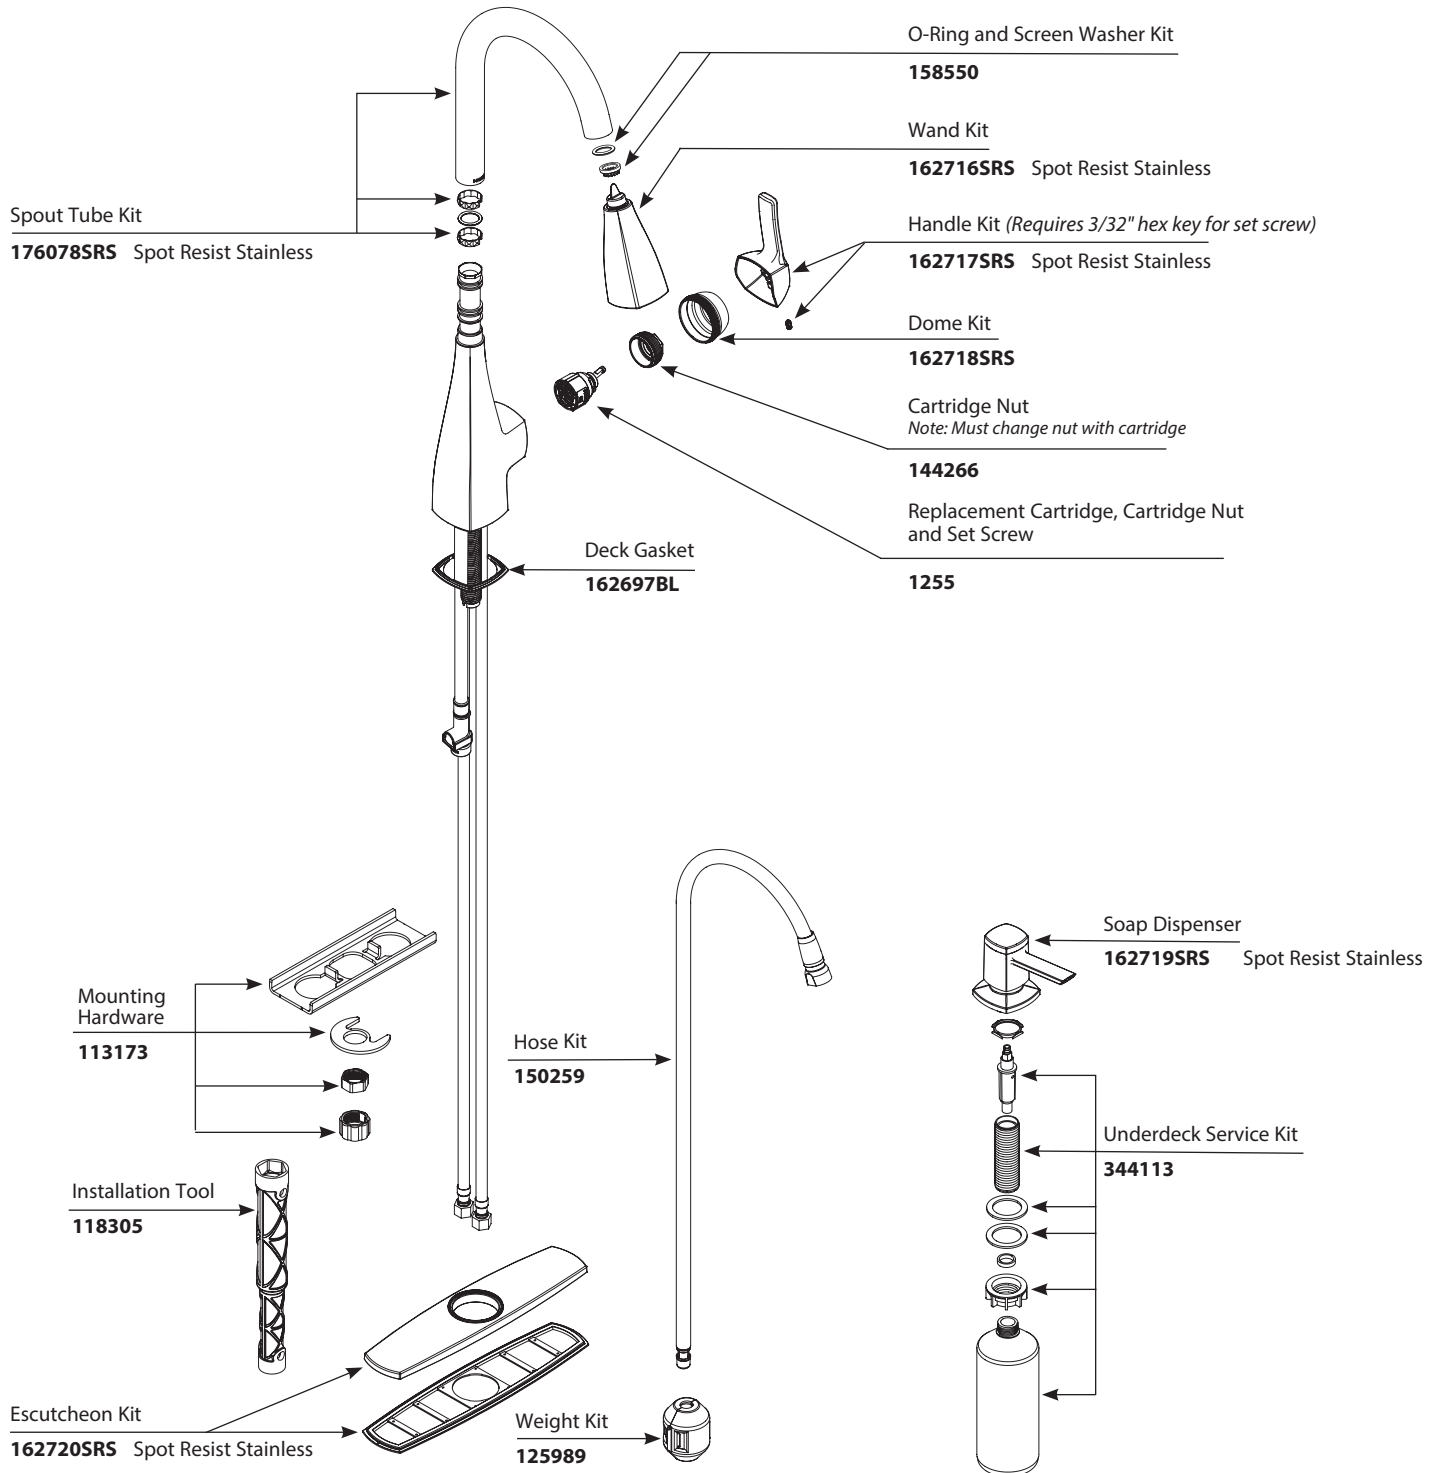

■ Order by Part Number

There is more than one version of this model.
Page down to identify the version you have.

Kiran™		
Single-Handle High Arc Pulldown Kitchen Faucet		
MODEL	HANDLE	FINISH
87599SRS	Lever	Spot Resist Stainless

■ Order by Part Number

Kiran™		
Single-Handle High Arc Pulldown Kitchen Faucet		
MODEL	HANDLE	FINISH
87599SRS	Lever	Spot Resist Stainless

■ Order by Part Number

Kiran™		
Single-Handle High Arc Pulldown Kitchen Faucet		
MODEL	HANDLE	FINISH
87599SRS	Lever	Spot Resist Stainless