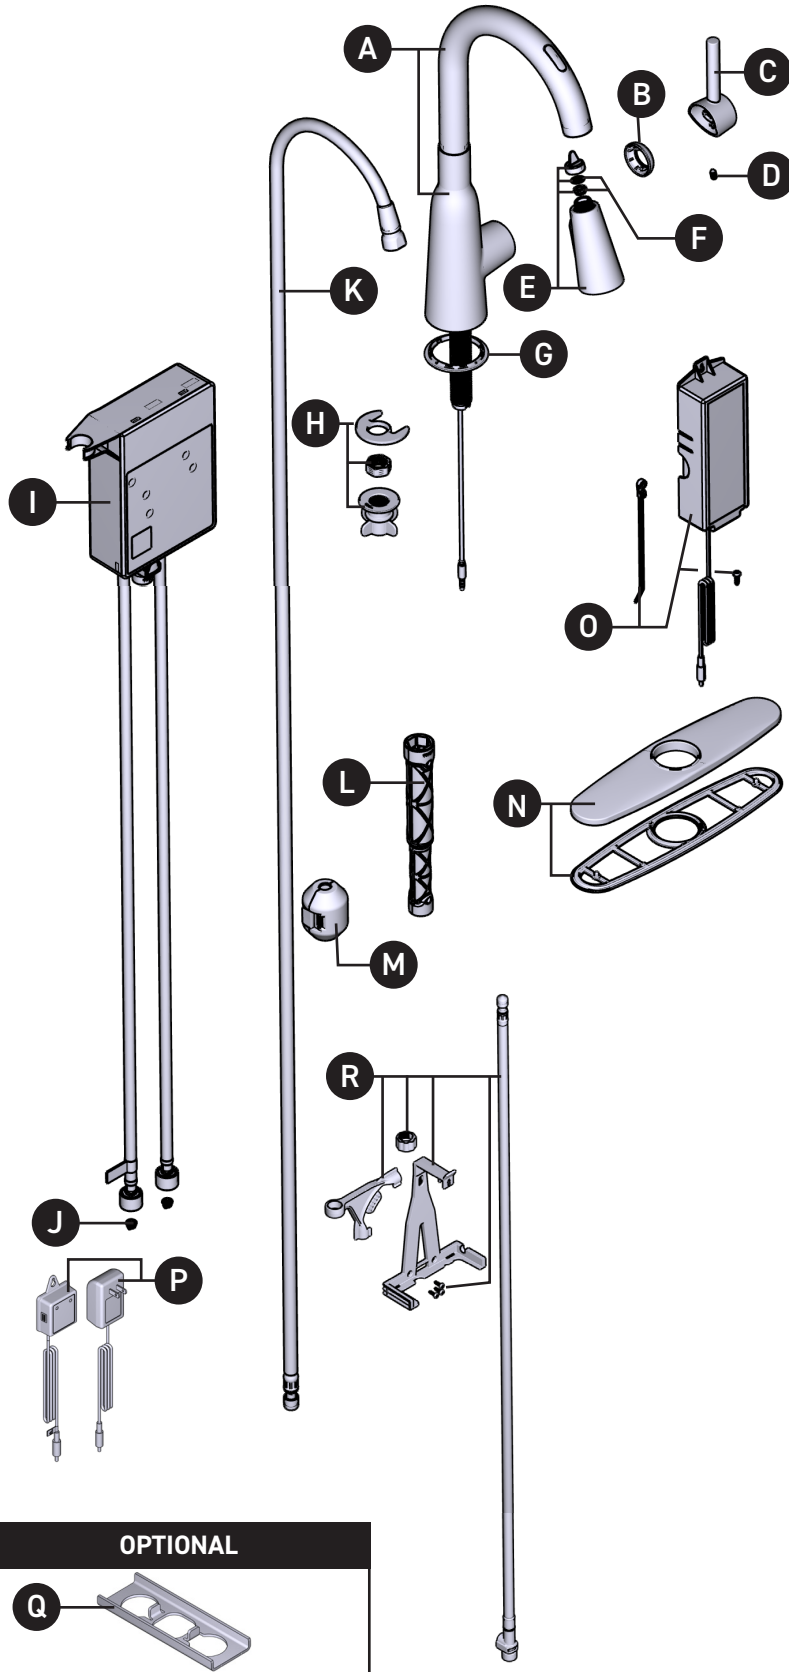

Illustrated Parts

U by Moen Smart Faucet

Zyla™

Single-Handle High Arc Pulldown Kitchen Faucet

MODEL
87272EVSRS

FINISH
Spot Resist Stainless

ID	Kit Number	Kit Description	Finish
A	205859SRS	Spout Kit	Spot Resist Stainless
B	160660SRS	Handle Dome	Spot Resist Stainless
C	187729SRS	Handle Kit	Spot Resist Stainless
D	155023	Set Screw <i>(requires 3/32" hex key)</i>	N/A
E	198279SRS	Power Boost Wand Kit <i>(1.5 gpm)</i>	Spot Resist Stainless
F	141025	Wand Screen, O-Ring Kit <i>(for Power-Boost Wand Kit)</i>	N/A
G	168498	Deck Gasket	N/A
H	201310	Mounting Hardware	N/A
I	201311	Control Box	N/A
J	197171	Filter Screen	N/A
K	150259	Hose Kit	N/A
L	118305	Installation Tool	N/A
M	150260	Hose Weight Kit	N/A
N	141002SRS	Escutcheon Kit	Spot Resist Stainless
O	201309	Battery Holder/ Hardware Pack <i>(6D Akaline Batteries not included)</i>	N/A
P	169031	AC Adapter <i>(sold separately)</i>	N/A
Q	176787	Mounting Bracket <i>(optional)</i>	N/A
R	199785	Control Box Wall Mount Kit <i>(optional sold separately)</i>	N/A