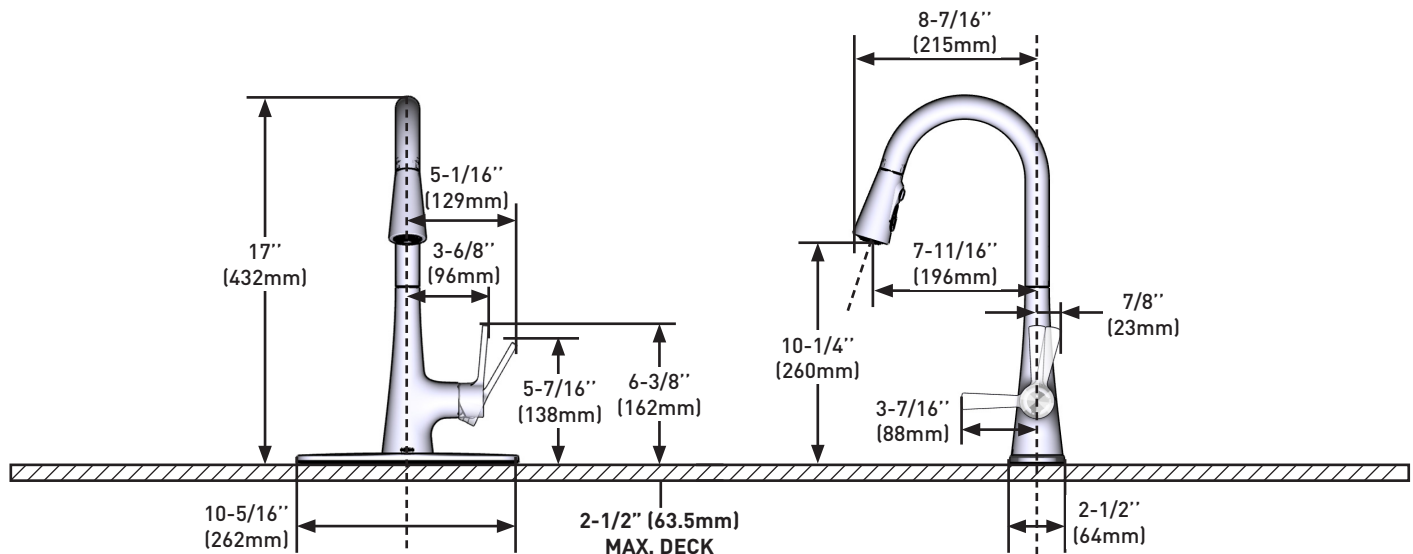

MIKAH™

Single-Handle High Arc Pull Down Kitchen Faucet

MODELS: 87069 series

NOTE:

THIS FAUCET IS DESIGNED TO BE INSTALLED THROUGH 1 OR 3 HOLES, 1-1/2" (38mm) MIN. DIA.

CRITICAL DIMENSIONS DO NOT SCALE