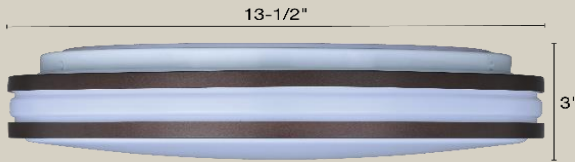

PRODUCT SPECIFICATIONS

LED Albert Flush Mount Ceiling Light

MENARDS SKU # 348-2129
MODEL # C7220

SPECIFICATIONS

Power Usage (Watts)	25
Voltage, Frequency	120V, 60Hz
Color Temperature	2700K ~ 6500K
Operating Temperature (Low & High)	-4°F to 113°F
CRI	>80
Lumen Output	1400
Dimmable	Yes
LED Life Rating (hrs)	50,000
Efficacy	56 lumen/Watt
Location Rating	Damp
Power Source	Hardwire

Selectable Color Temperature

Warm White Bright White Daylight

ADVANTAGES

- Field Selectable Color Temperatures
- Energy Efficient and Low Maintenance!
- Bronze Nickel Finish

PRODUCT DIMENSIONS

Actual Height (inches)	3
Actual Width (inches)	13 1/2
Actual Length (inches)	13 1/2
Assembled Weight (lbs)	1.54
Box Dimensions (L x W x D)(inches)	15.00 x 15.00 x 4.00
Shipping Weight (lbs)	3.08