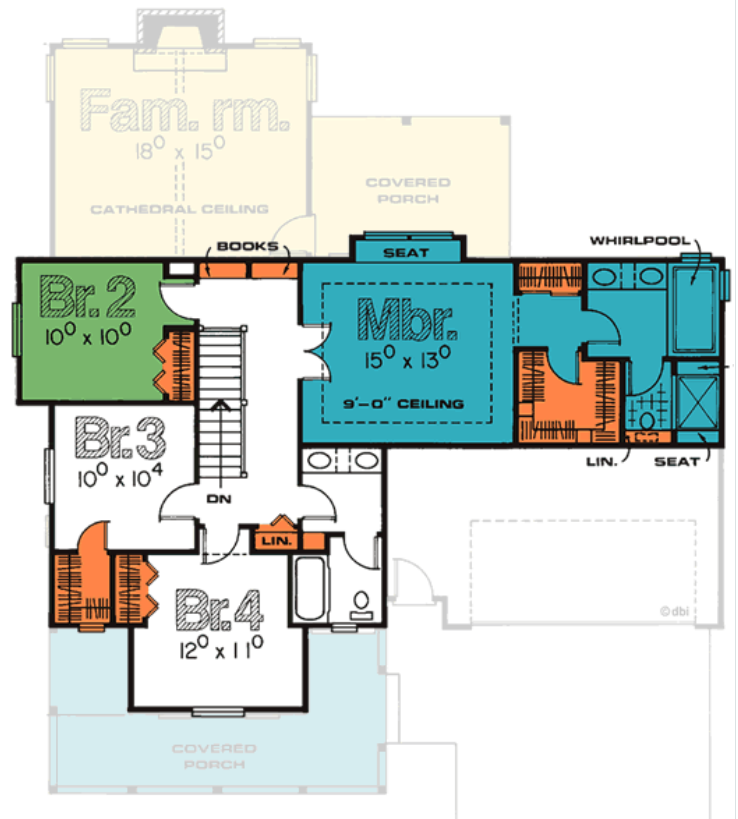

3552-Menards

989' Main Level, 1039' Upper Level
2028' Total Finished Square Feet

2 Story with 4 bedroom(s)
Footprint: 50' 4" wide by 48' 0" deep
Design Type: Farm House

PDF Price \$785 || 1 Set Price \$785
4 Set Price \$860 || 8 Set Price \$980