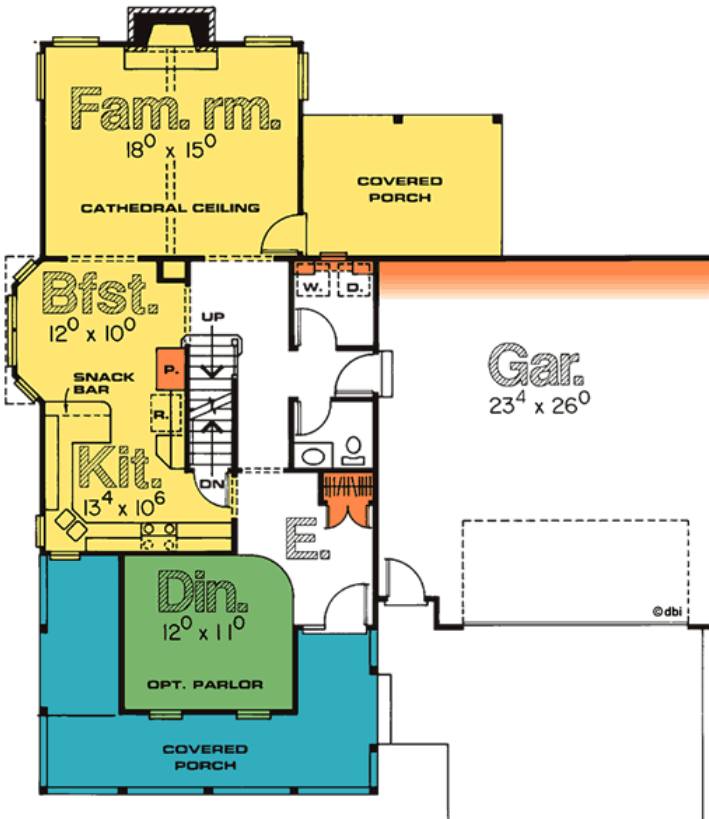

3552-Menards

989' Main Level, 1039' Upper Level
2028' Total Finished Square Feet

2 Story with 4 bedroom(s)
Footprint: 50' 4" wide by 48' 0" deep
Design Type: Farm House

PDF Price \$785 || 1 Set Price \$785
4 Set Price \$860 || 8 Set Price \$980