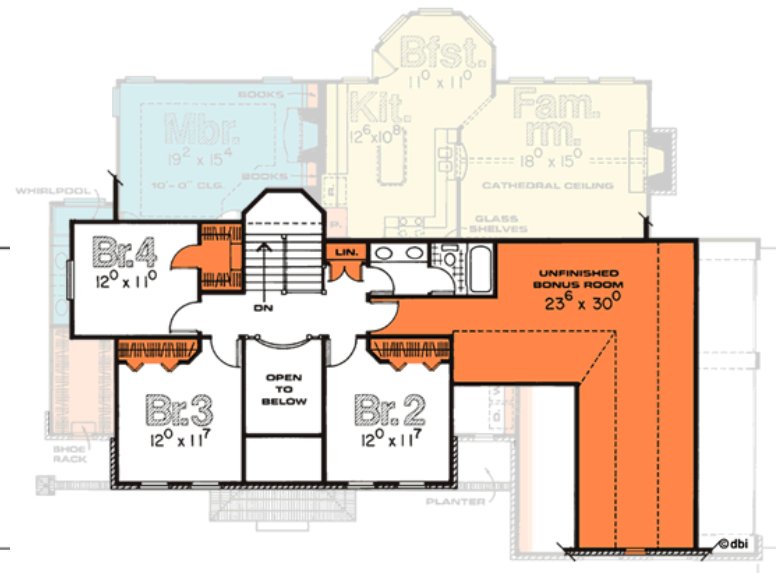

3510-Menards

1878' Main Level, 719' Upper Level
2597' Total Finished Square Feet

1 1/2 Story with 4 bedroom(s)
Footprint: 68' 8" wide by 52' 8" deep
Design Type: Colonial

PDF Price \$835 || 1 Set Price \$835
4 Set Price \$910 || 8 Set Price \$1030