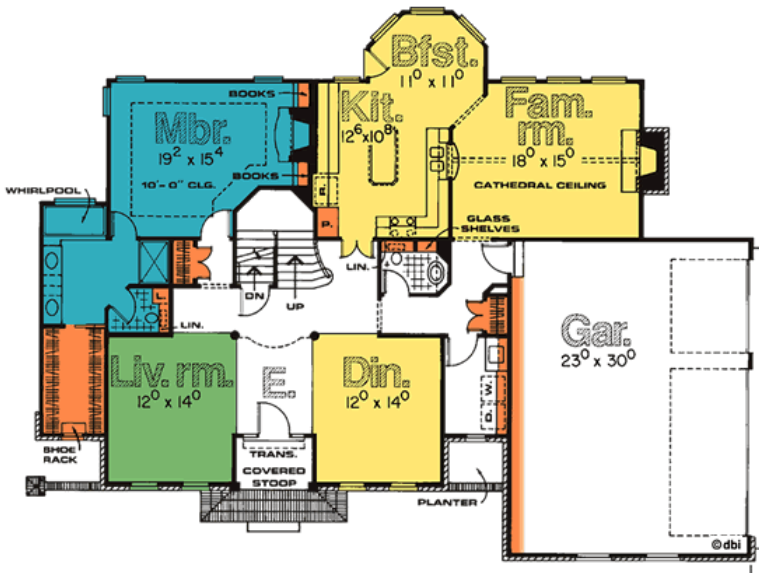

3510-Menards

1878' Main Level, 719' Upper Level
2597' Total Finished Square Feet

1 1/2 Story with 4 bedroom(s)
Footprint: 68' 8" wide by 52' 8" deep
Design Type: Colonial

PDF Price \$835 || 1 Set Price \$835
4 Set Price \$910 || 8 Set Price \$1030