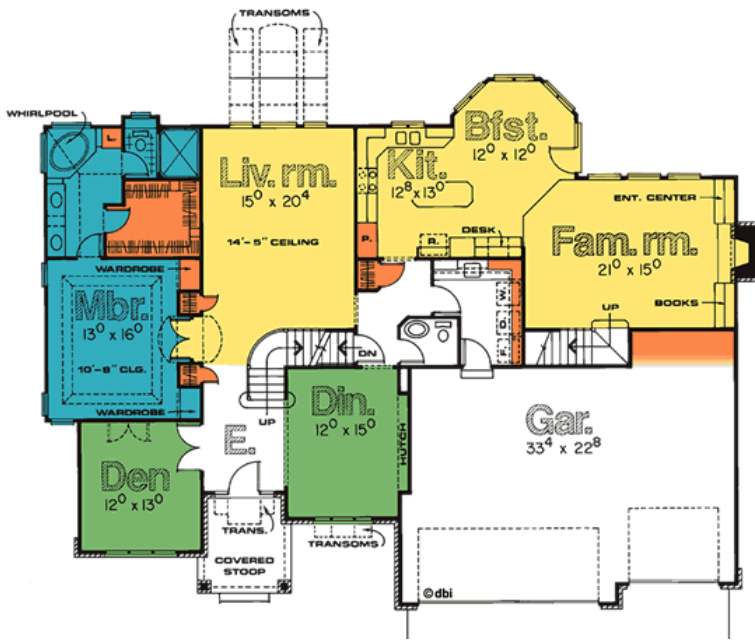

3326-Menards

2179' Main Level, 838' Upper Level
3017' Total Finished Square Feet

1 1/2 Story with 4 bedroom(s)
Footprint: 69' 4" wide by 53' 4" deep
Design Type: Traditional

PDF Price \$885 || 1 Set Price \$885
4 Set Price \$960 || 8 Set Price \$1080