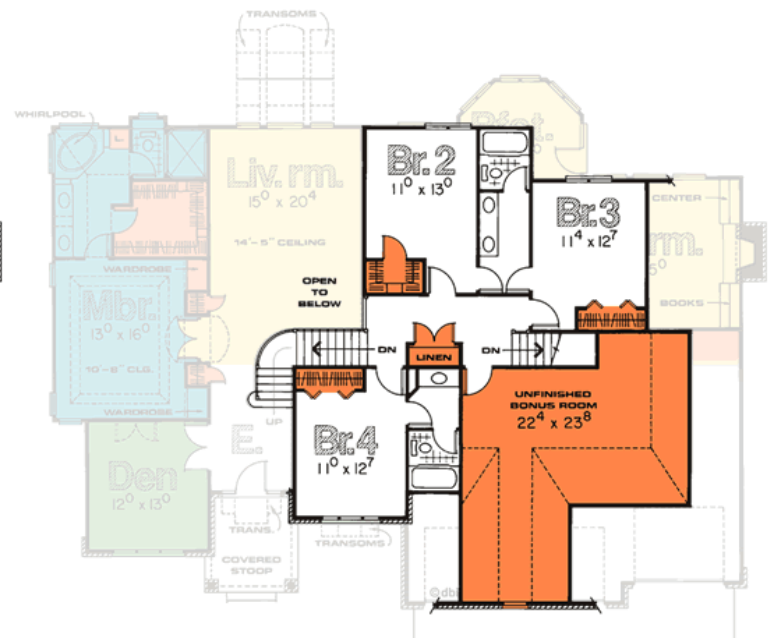

3326-Menards

2179' Main Level, 838' Upper Level
3017' Total Finished Square Feet

1 1/2 Story with 4 bedroom(s)
Footprint: 69' 4" wide by 53' 4" deep
Design Type: Traditional

PDF Price \$885 || 1 Set Price \$885
4 Set Price \$960 || 8 Set Price \$1080