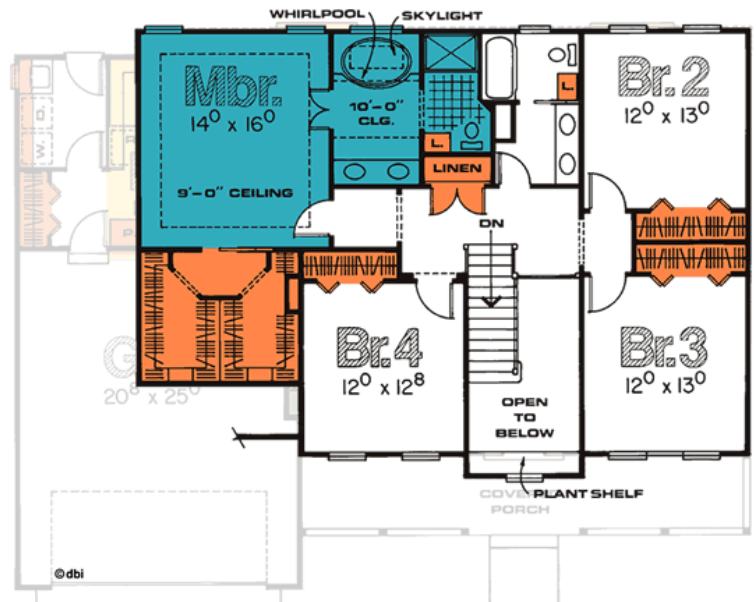

3246-Menards

1366' Main Level, 1278' Upper Level
2644' Total Finished Square Feet

2 Story with 4 bedroom(s)
Footprint: 54' 8" wide by 42' 0" deep
Design Type: Farm House

PDF Price \$845 || 1 Set Price \$845
4 Set Price \$920 || 8 Set Price \$1040