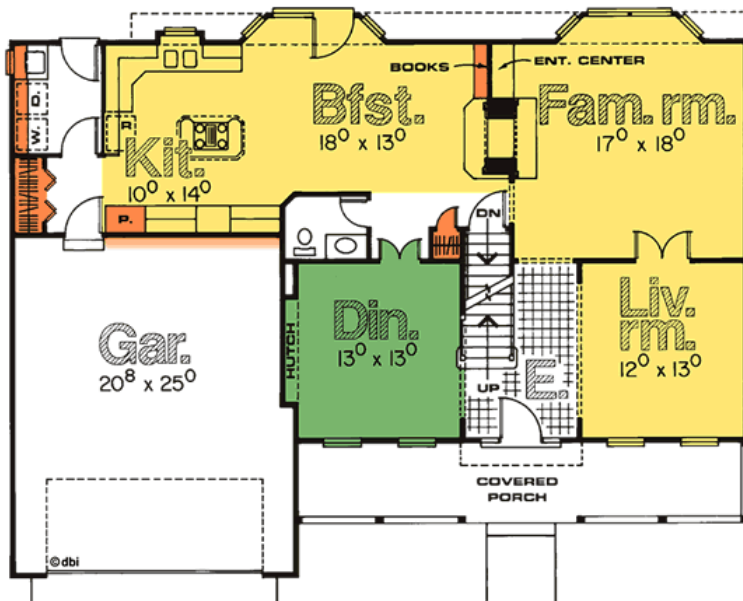

3246-Menards

1366' Main Level, 1278' Upper Level
2644' Total Finished Square Feet

2 Story with 4 bedroom(s)
Footprint: 54' 8" wide by 42' 0" deep
Design Type: Farm House

PDF Price \$845 || 1 Set Price \$845
4 Set Price \$920 || 8 Set Price \$1040