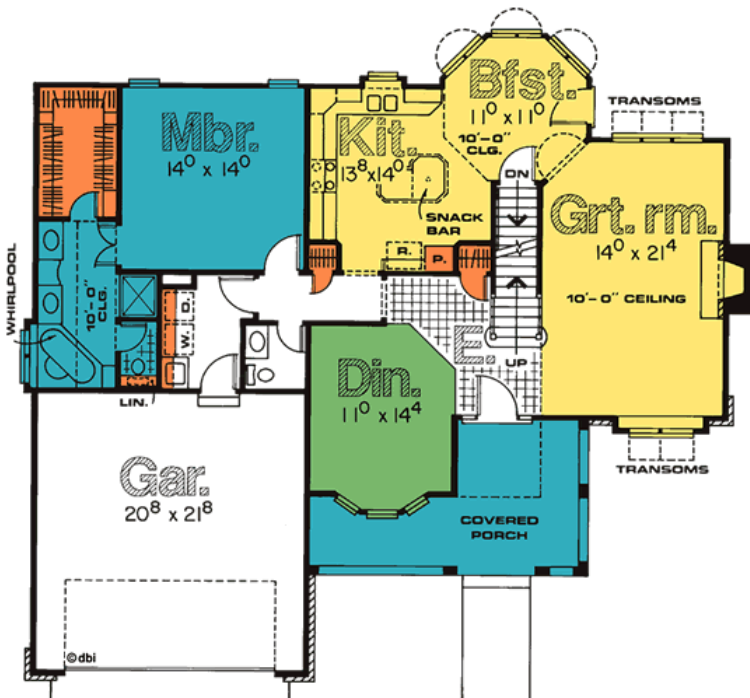

## 3064-Menards

1414' Main Level, 641' Upper Level  
2055' Total Finished Square Feet

1 1/2 Story with 4 bedroom(s)  
Footprint: 53' 4" wide by 50' 0" deep  
Design Type: Traditional

PDF Price \$785 || 1 Set Price \$785  
4 Set Price \$860 || 8 Set Price \$980