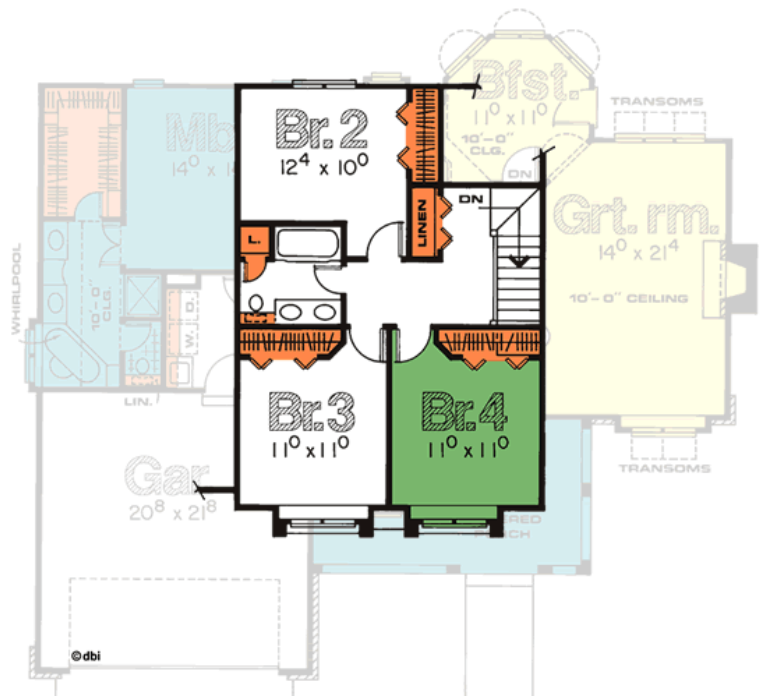

## 3064-Menards

1414' Main Level, 641' Upper Level  
2055' Total Finished Square Feet

1 1/2 Story with 4 bedroom(s)  
Footprint: 53' 4" wide by 50' 0" deep  
Design Type: Traditional

PDF Price \$785 || 1 Set Price \$785  
4 Set Price \$860 || 8 Set Price \$980