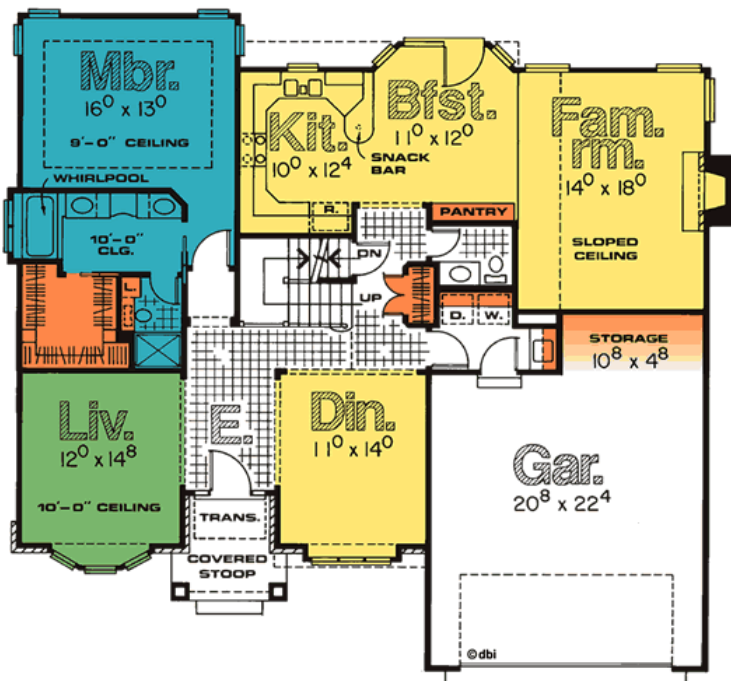

3020-Menards

1651' Main Level, 634' Upper Level
2285' Total Finished Square Feet

1 1/2 Story with 4 bedroom(s)
Footprint: 52' 0" wide by 50' 0" deep
Design Type: Traditional

PDF Price \$805 || 1 Set Price \$805
4 Set Price \$880 || 8 Set Price \$1000