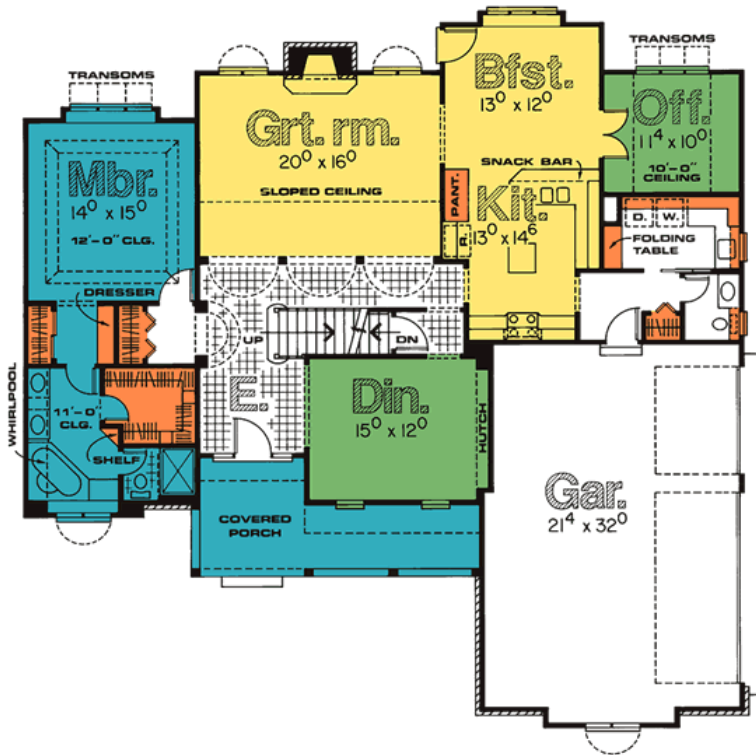

2956-Menards

1875' Main Level, 687' Upper Level
2562' Total Finished Square Feet

1 1/2 Story with 4 bedroom(s)
Footprint: 60' 0" wide by 59' 4" deep
Design Type: European

PDF Price \$835 || 1 Set Price \$835
4 Set Price \$910 || 8 Set Price \$1030