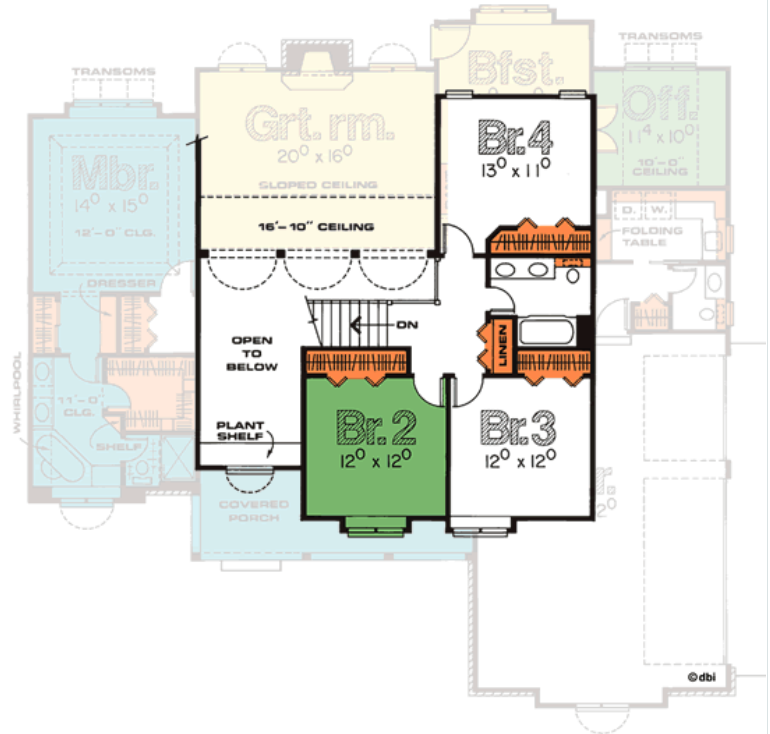

2956-Menards

1875' Main Level, 687' Upper Level
2562' Total Finished Square Feet

1 1/2 Story with 4 bedroom(s)
Footprint: 60' 0" wide by 59' 4" deep
Design Type: European

PDF Price \$835 || 1 Set Price \$835
4 Set Price \$910 || 8 Set Price \$1030