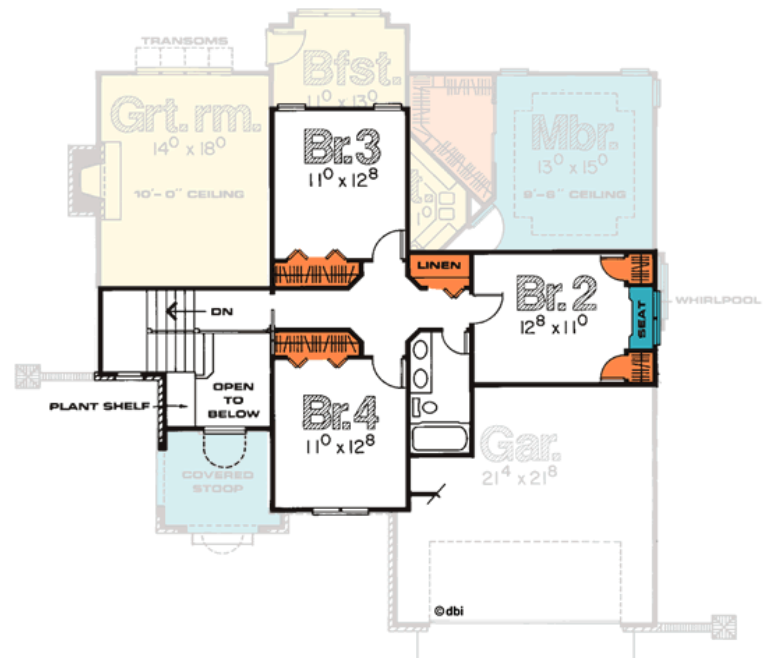

295 1-Menards

1406' Main Level, 703' Upper Level
2109' Total Finished Square Feet

1 1/2 Story with 4 bedroom(s)
Footprint: 46' 8" wide by 52' 4" deep
Design Type: Traditional

PDF Price \$795 || 1 Set Price \$795
4 Set Price \$870 || 8 Set Price \$990