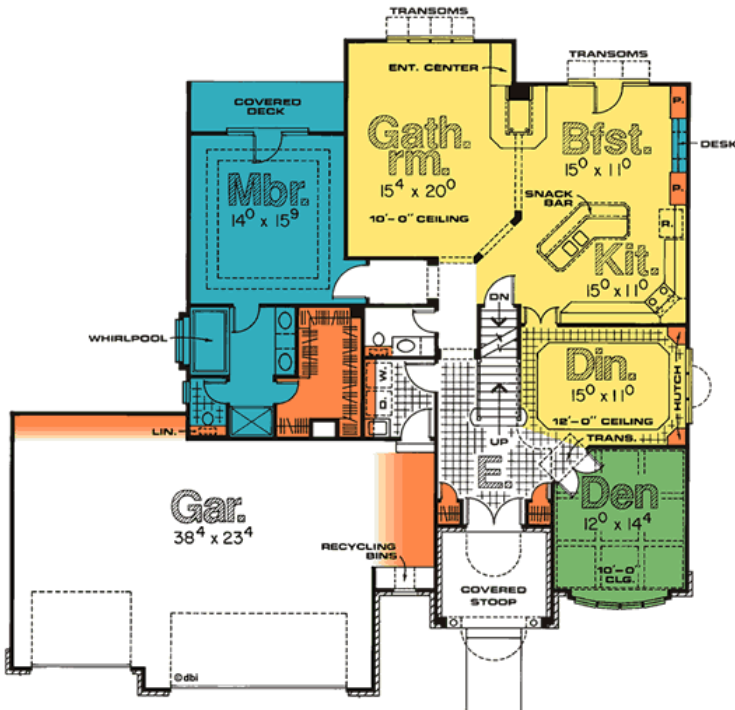

2894-Menards

1800' Main Level, 803' Upper Level
2603' Total Finished Square Feet

1 1/2 Story with 4 bedroom(s)
Footprint: 62' 0" wide by 60' 8" deep
Design Type: Traditional

PDF Price \$845 || 1 Set Price \$845
4 Set Price \$920 || 8 Set Price \$1040