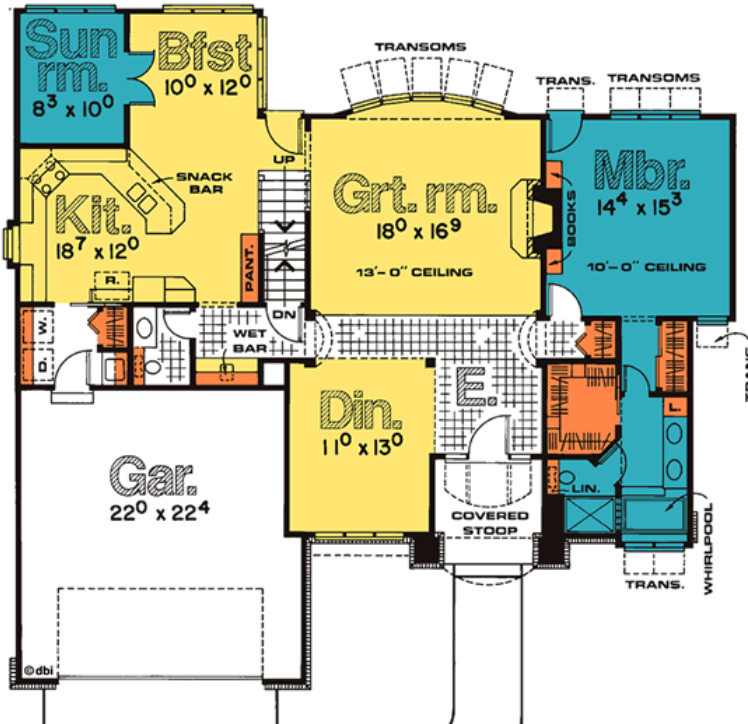

## 2836-Menards

1654' Main Level, 654' Upper Level  
2308' Total Finished Square Feet

1 1/2 Story with 4 bedroom(s)  
Footprint: 56' 0" wide by 52' 0" deep  
Design Type: European

PDF Price \$815 || 1 Set Price \$815  
4 Set Price \$890 || 8 Set Price \$1010