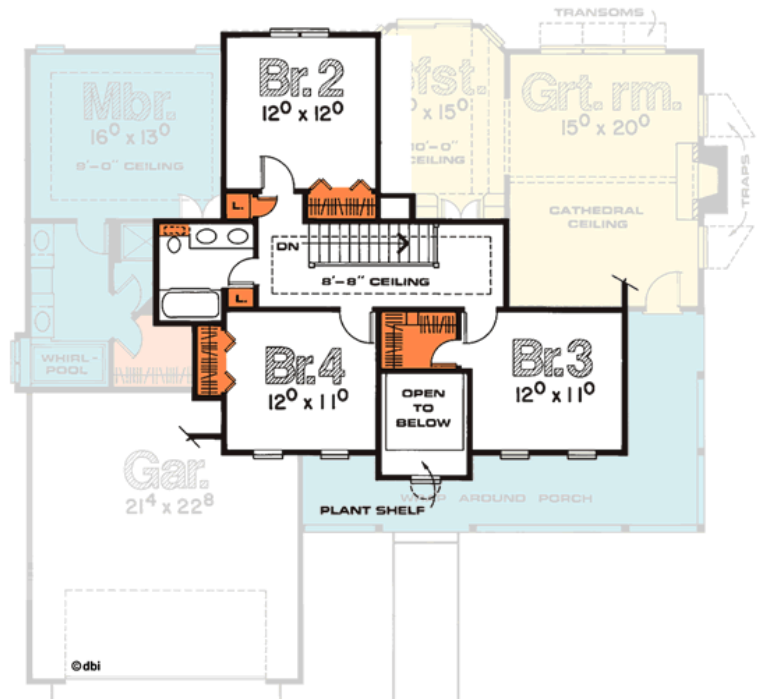

2811-Menards

1570' Main Level, 707' Upper Level
2277' Total Finished Square Feet

1 1/2 Story with 4 bedroom(s)
Footprint: 54' 0" wide by 52' 0" deep
Design Type: Country

PDF Price \$805 || 1 Set Price \$805
4 Set Price \$880 || 8 Set Price \$1000