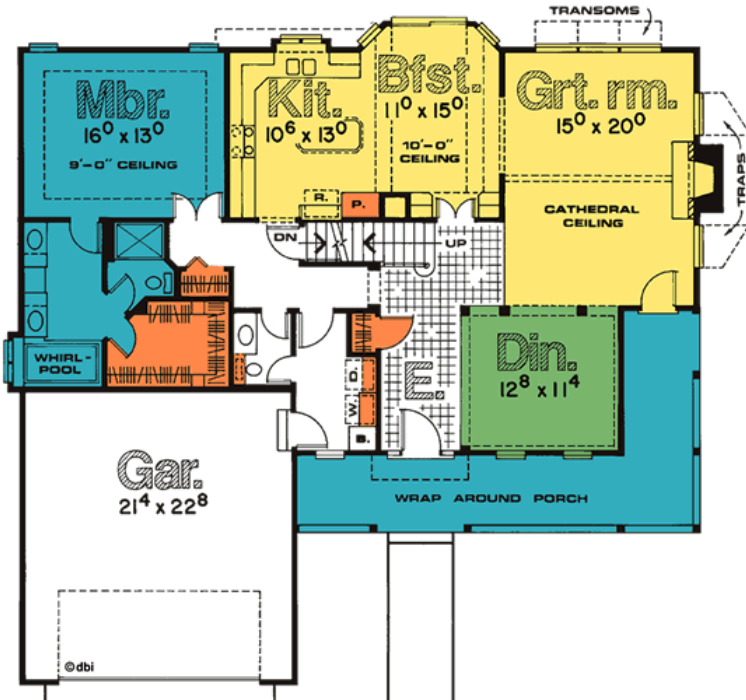

2811-Menards

1570' Main Level, 707' Upper Level
2277' Total Finished Square Feet

1 1/2 Story with 4 bedroom(s)
Footprint: 54' 0" wide by 52' 0" deep
Design Type: Country

PDF Price \$805 || 1 Set Price \$805
4 Set Price \$880 || 8 Set Price \$1000