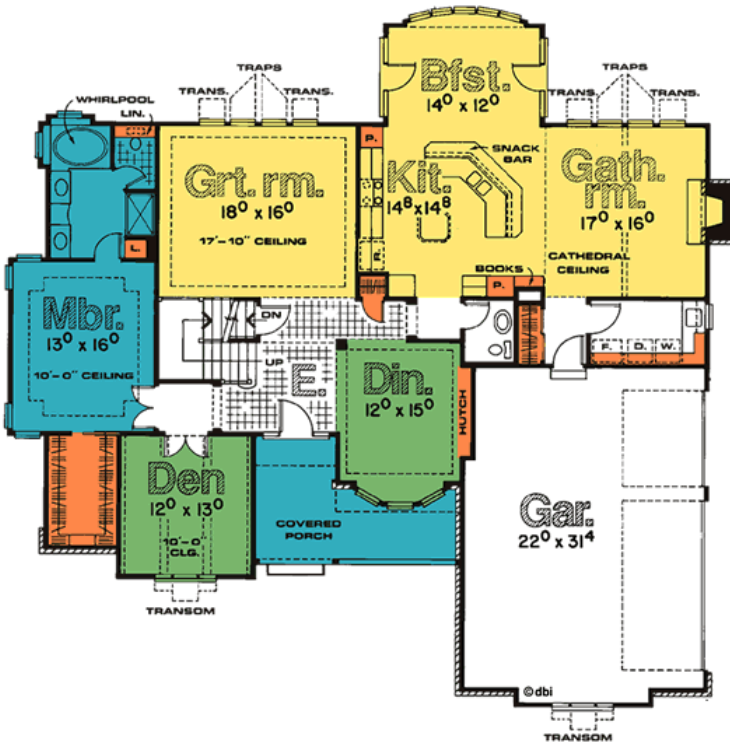

## 2800-Menards

2158' Main Level, 821' Upper Level  
2979' Total Finished Square Feet

1 1/2 Story with 4 bedroom(s)  
Footprint: 64' 0" wide by 65' 4" deep  
Design Type: Traditional

PDF Price \$875 || 1 Set Price \$875  
4 Set Price \$950 || 8 Set Price \$1070