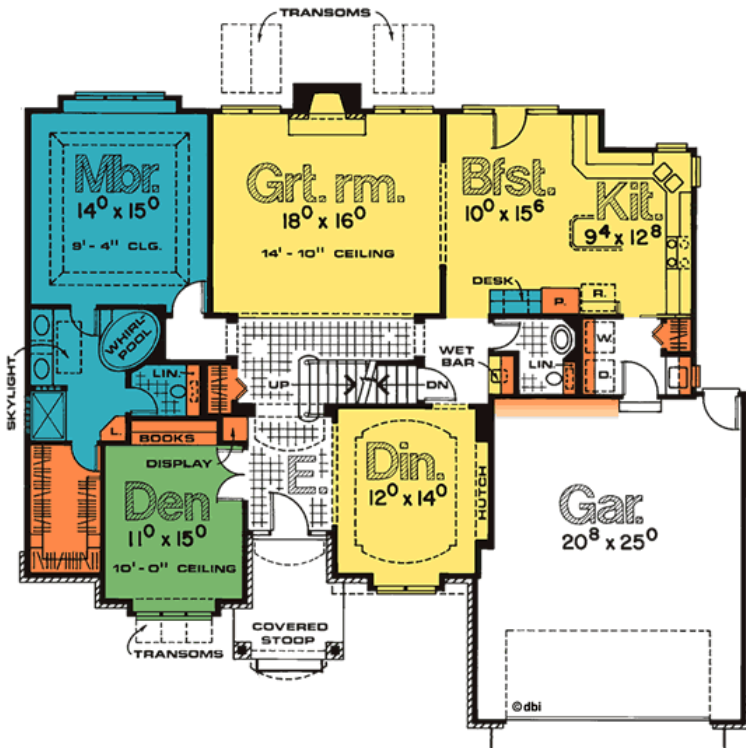

2701-Menards

1701' Main Level, 639' Upper Level
2340' Total Finished Square Feet

1 1/2 Story with 4 bedroom(s)
Footprint: 56' 8" wide by 48' 0" deep
Design Type: Traditional

PDF Price \$815 || 1 Set Price \$815
4 Set Price \$890 || 8 Set Price \$1010