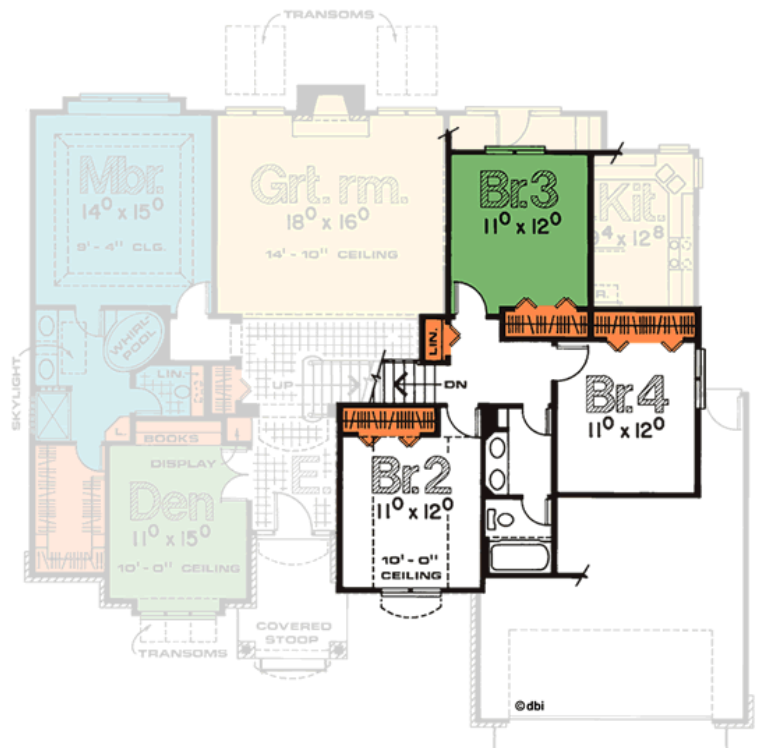

2701-Menards

1701' Main Level, 639' Upper Level
2340' Total Finished Square Feet

1 1/2 Story with 4 bedroom(s)
Footprint: 56' 8" wide by 48' 0" deep
Design Type: Traditional

PDF Price \$815 || 1 Set Price \$815
4 Set Price \$890 || 8 Set Price \$1010