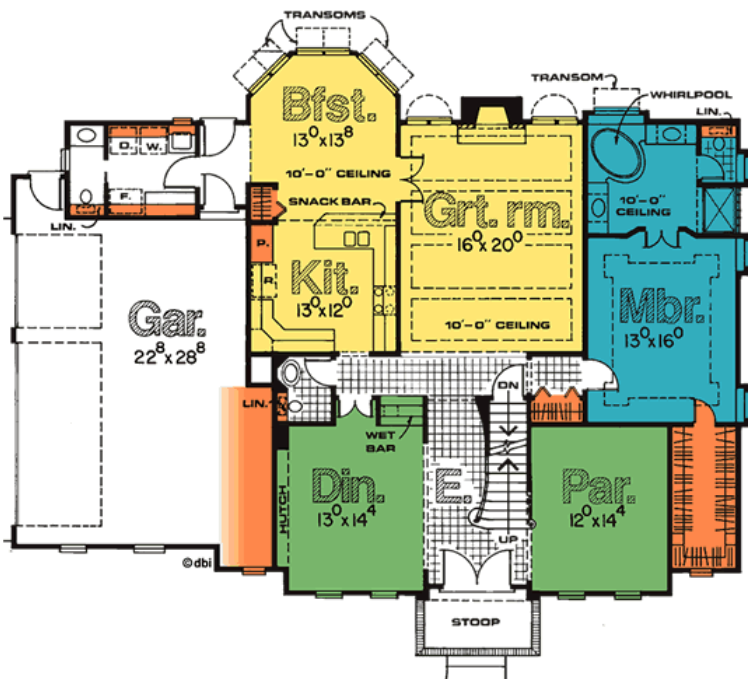

## 2671-Menards

1923' Main Level, 1106' Upper Level  
3029' Total Finished Square Feet

1 1/2 Story with 4 bedroom(s)  
Footprint: 64' 0" wide by 47' 4" deep  
Design Type: Colonial

PDF Price \$885 || 1 Set Price \$885  
4 Set Price \$960 || 8 Set Price \$1080