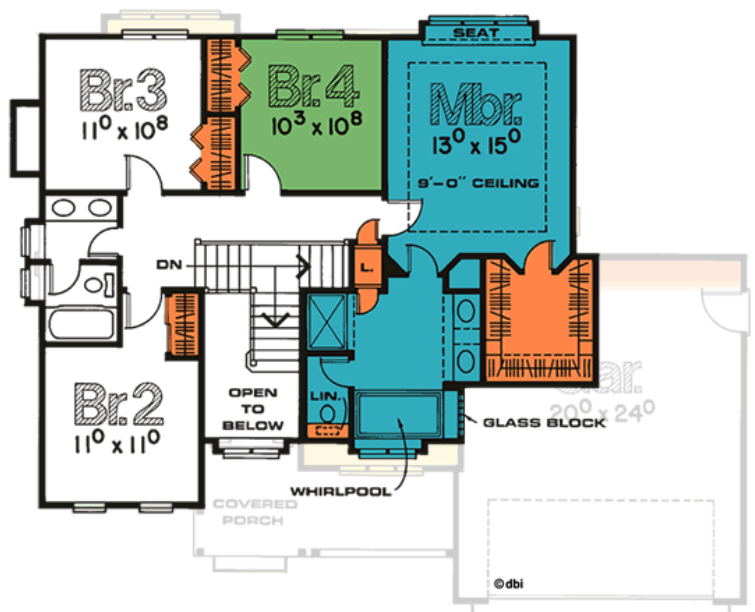

2638-Menards

1082' Main Level, 1021' Upper Level
2103' Total Finished Square Feet

2 Story with 4 bedroom(s)
Footprint: 50' 0" wide by 40' 0" deep
Design Type: Farm House

PDF Price \$795 || 1 Set Price \$795
4 Set Price \$870 || 8 Set Price \$990