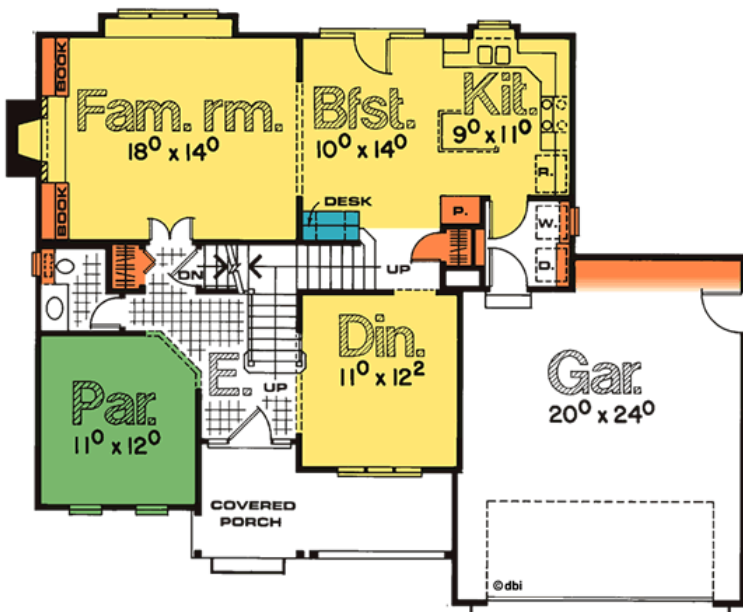

2638-Menards

1082' Main Level, 1021' Upper Level
2103' Total Finished Square Feet

2 Story with 4 bedroom(s)
Footprint: 50' 0" wide by 40' 0" deep
Design Type: Farm House

PDF Price \$795 || 1 Set Price \$795
4 Set Price \$870 || 8 Set Price \$990