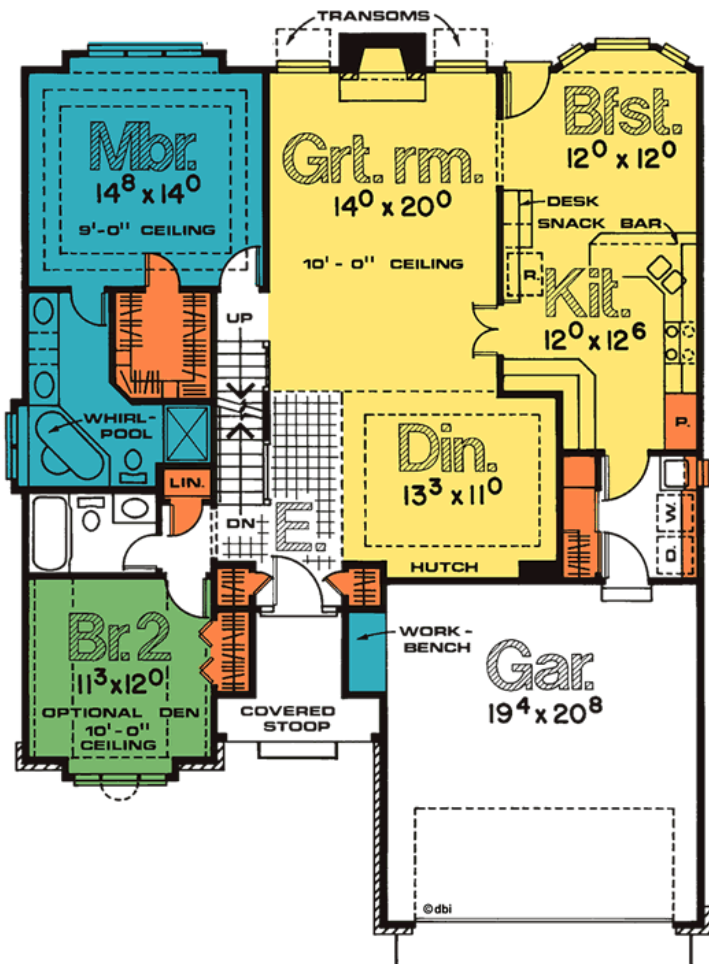

2554-Menards

1517' Main Level, 431' Upper Level
1948' Total Finished Square Feet

1 1/2 Story with 4 bedroom(s)
Footprint: 42' 0" wide by 54' 0" deep
Design Type: Traditional

PDF Price \$775 || 1 Set Price \$775
4 Set Price \$850 || 8 Set Price \$970