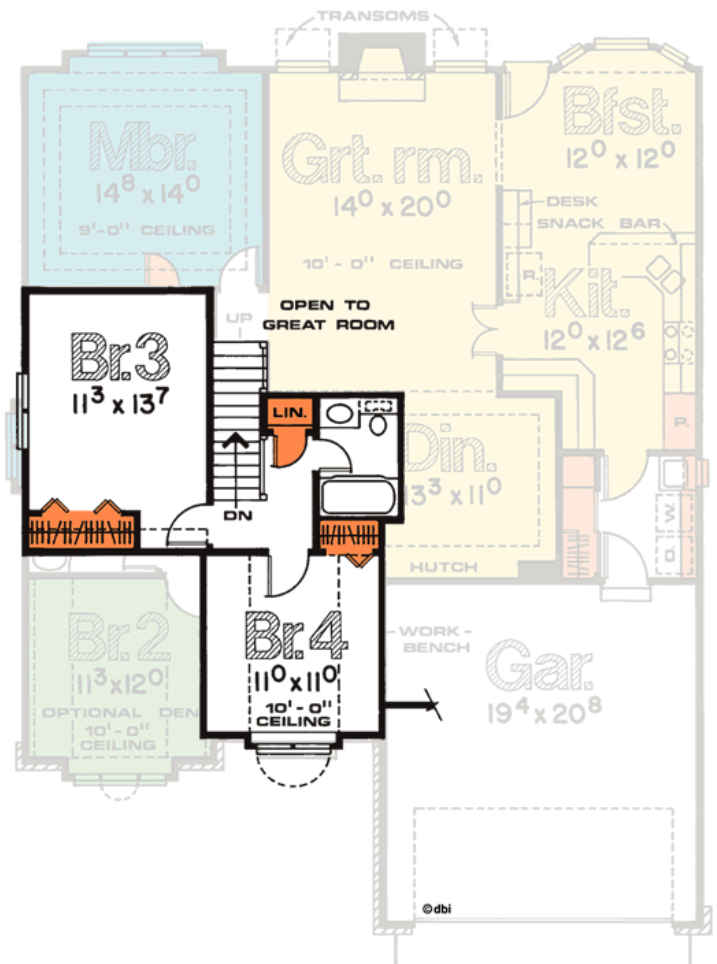

2554-Menards

1517' Main Level, 431' Upper Level
1948' Total Finished Square Feet

1 1/2 Story with 4 bedroom(s)
Footprint: 42' 0" wide by 54' 0" deep
Design Type: Traditional

PDF Price \$775 || 1 Set Price \$775
4 Set Price \$850 || 8 Set Price \$970