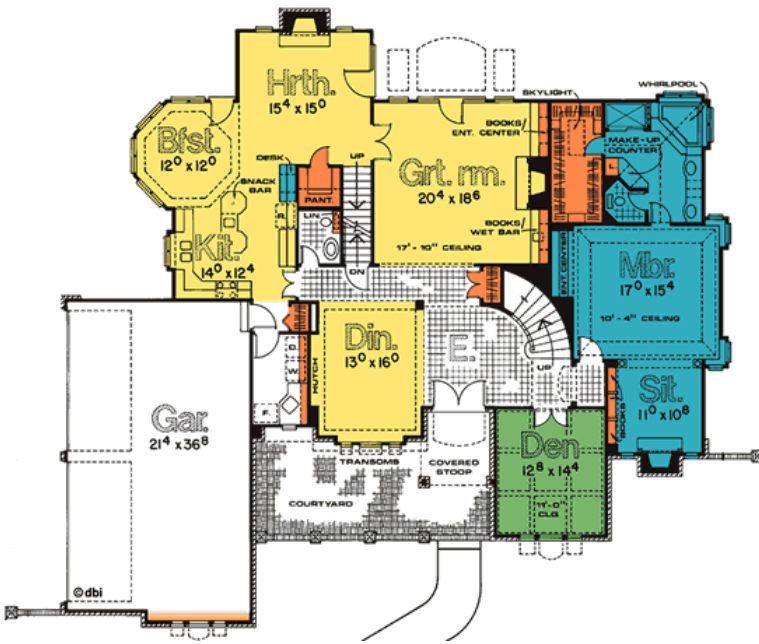

2411-Menards

2603' Main Level, 1020' Upper Level
3623' Total Finished Square Feet

1 1/2 Story with 4 bedroom(s)
Footprint: 76' 8" wide by 68' 0" deep
Design Type: European

PDF Price \$1030 || 1 Set Price \$1030
4 Set Price \$1105 || 8 Set Price \$1225