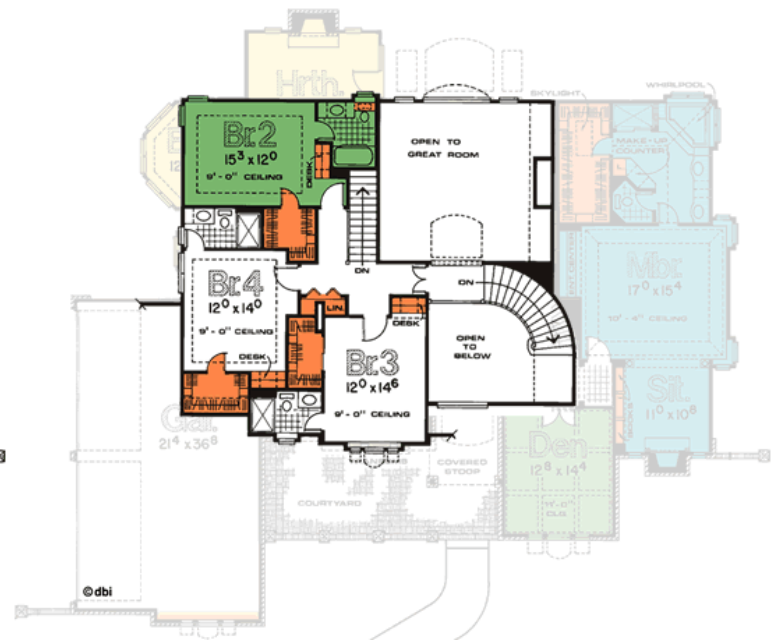

2411-Menards

2603' Main Level, 1020' Upper Level
3623' Total Finished Square Feet

1 1/2 Story with 4 bedroom(s)
Footprint: 76' 8" wide by 68' 0" deep
Design Type: European

PDF Price \$1030 || 1 Set Price \$1030
4 Set Price \$1105 || 8 Set Price \$1225