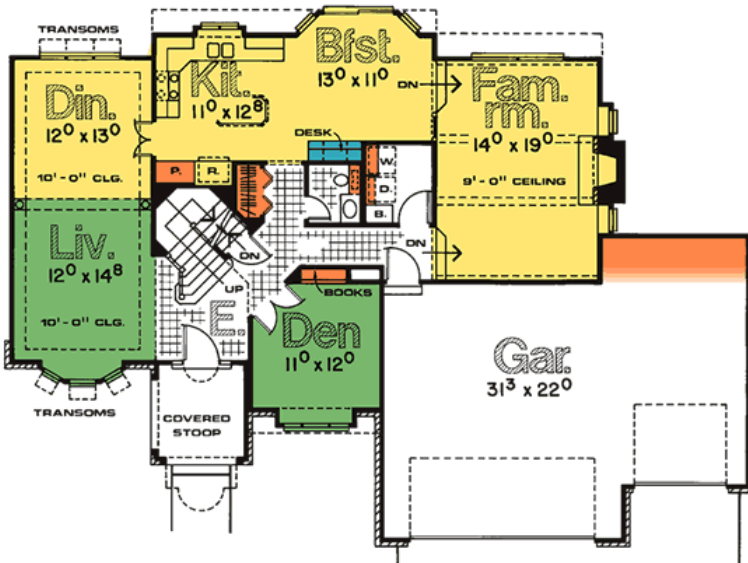

2346-Menards

1369' Main Level, 1111' Upper Level
2480' Total Finished Square Feet

2 Story with 4 bedroom(s)
Footprint: 64' 0" wide by 46' 0" deep
Design Type: Traditional

PDF Price \$825 || 1 Set Price \$825
4 Set Price \$900 || 8 Set Price \$1020