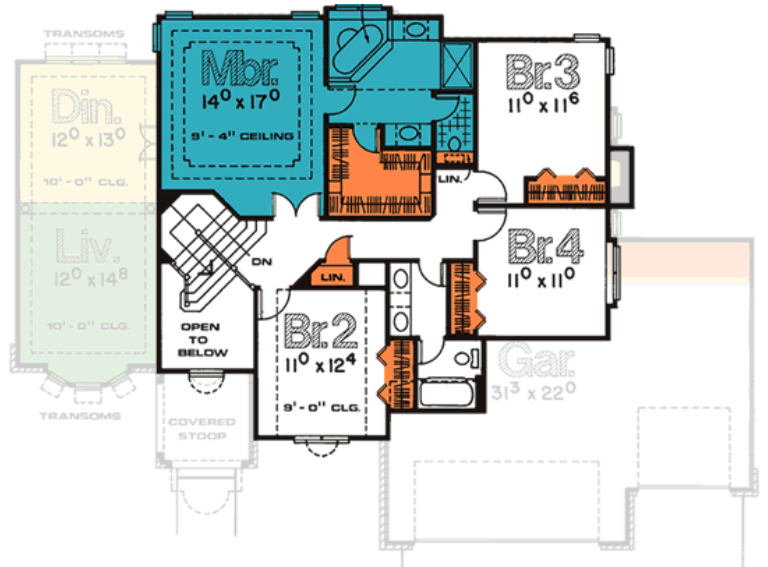

2346-Menards

1369' Main Level, 1111' Upper Level
2480' Total Finished Square Feet

2 Story with 4 bedroom(s)
Footprint: 64' 0" wide by 46' 0" deep
Design Type: Traditional

PDF Price \$825 || 1 Set Price \$825
4 Set Price \$900 || 8 Set Price \$1020