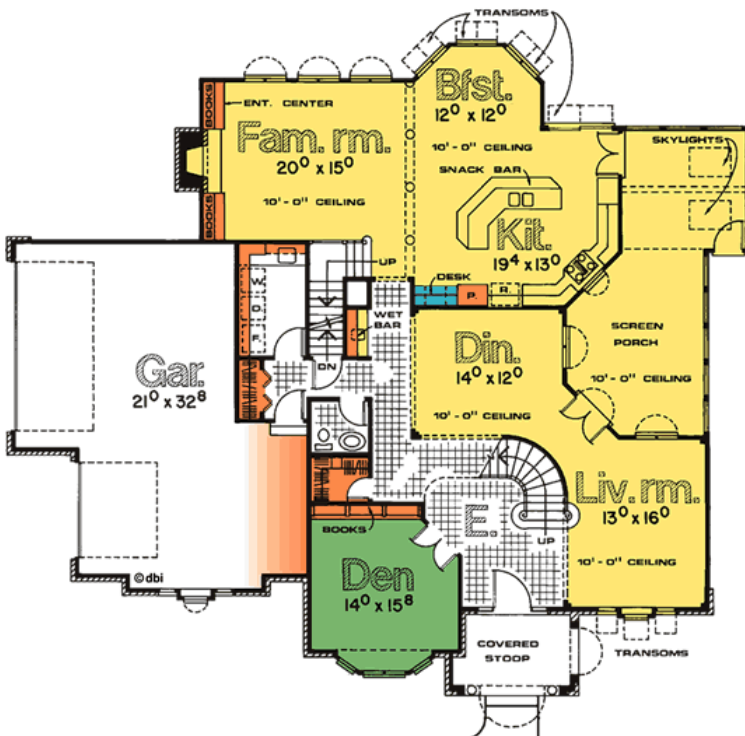

## 2332-Menards

1923' Main Level, 1852' Upper Level  
3775' Total Finished Square Feet

2 Story with 4 bedroom(s)  
Footprint: 70' 0" wide by 60' 0" deep  
Design Type: European

PDF Price \$1125 || 1 Set Price \$1125  
4 Set Price \$1200 || 8 Set Price \$1320