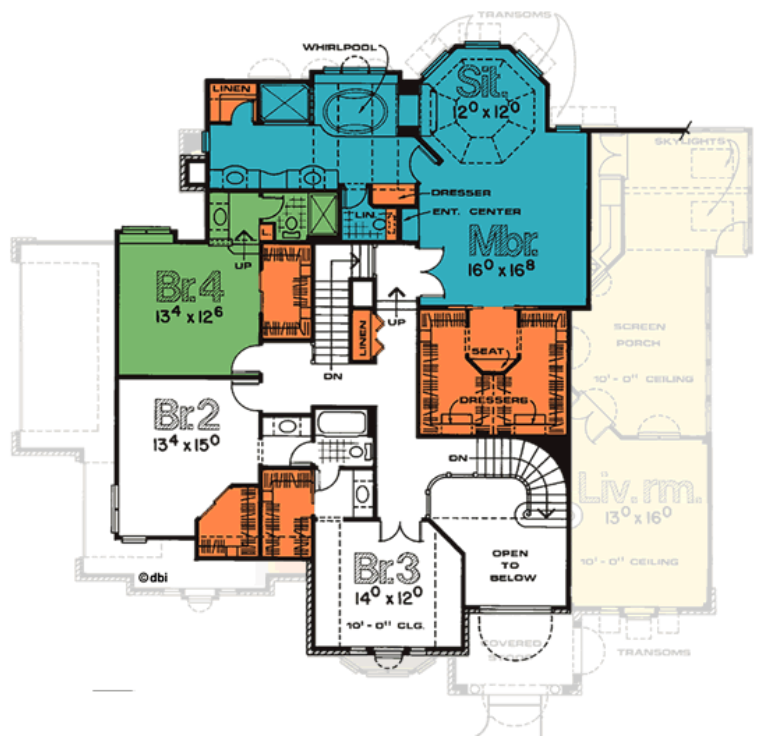

## 2332-Menards

1923' Main Level, 1852' Upper Level  
3775' Total Finished Square Feet

2 Story with 4 bedroom(s)  
Footprint: 70' 0" wide by 60' 0" deep  
Design Type: European

PDF Price \$1125 || 1 Set Price \$1125  
4 Set Price \$1200 || 8 Set Price \$1320