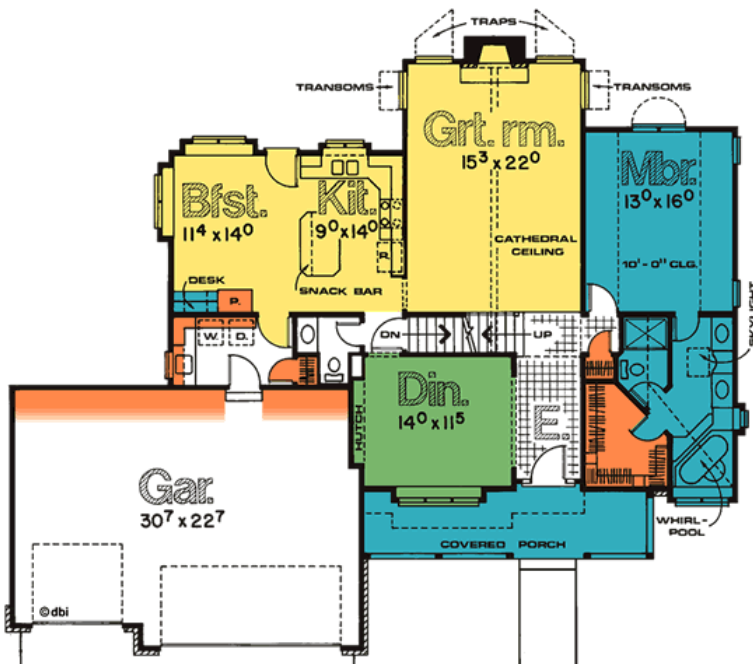

## 2285-Menards

1505' Main Level, 610' Upper Level  
2115' Total Finished Square Feet

1 1/2 Story with 4 bedroom(s)  
Footprint: 65' 0" wide by 52' 0" deep  
Design Type: Traditional

PDF Price \$795 || 1 Set Price \$795  
4 Set Price \$870 || 8 Set Price \$990