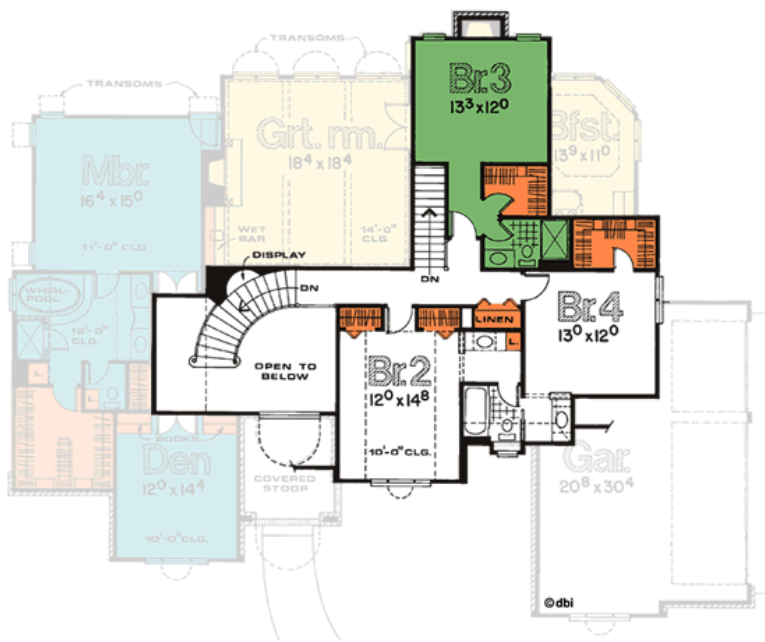

2249-Menards

2252' Main Level, 920' Upper Level
3172' Total Finished Square Feet

1 1/2 Story with 4 bedroom(s)
Footprint: 73' 4" wide by 57' 4" deep
Design Type: European

PDF Price \$895 || 1 Set Price \$895
4 Set Price \$970 || 8 Set Price \$1090