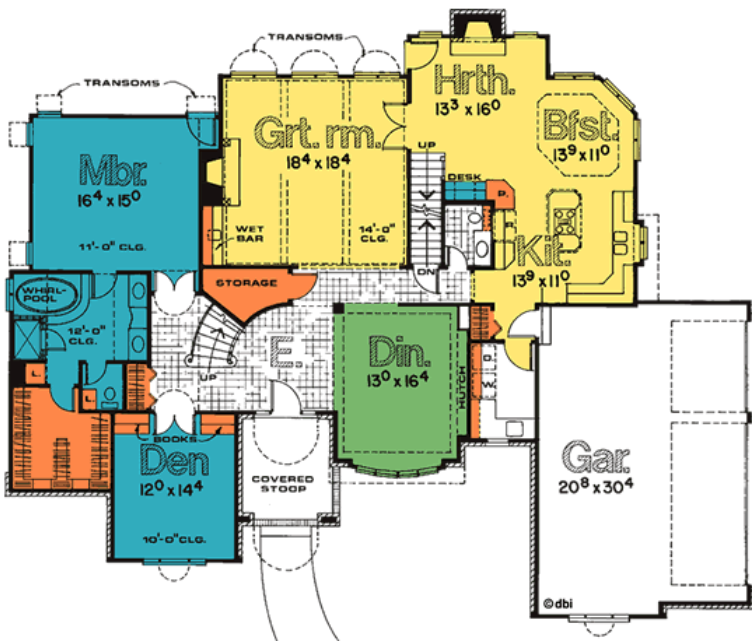

2249-Menards

2252' Main Level, 920' Upper Level
3172' Total Finished Square Feet

1 1/2 Story with 4 bedroom(s)
Footprint: 73' 4" wide by 57' 4" deep
Design Type: European

PDF Price \$895 || 1 Set Price \$895
4 Set Price \$970 || 8 Set Price \$1090