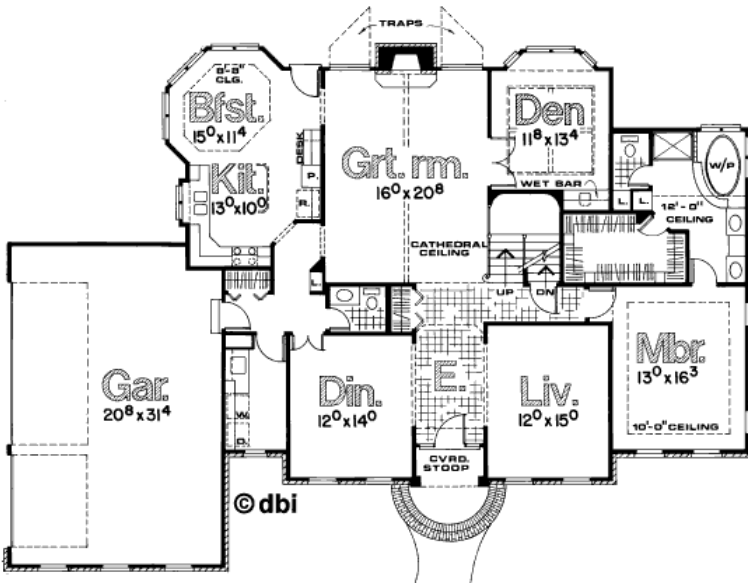

2230-Menards

2063' Main Level, 894' Upper Level
2957' Total Finished Square Feet

1 1/2 Story with 4 bedroom(s)
Footprint: 72' 8" wide by 51' 4" deep
Design Type: Colonial

PDF Price \$875 || 1 Set Price \$875
4 Set Price \$950 || 8 Set Price \$1070