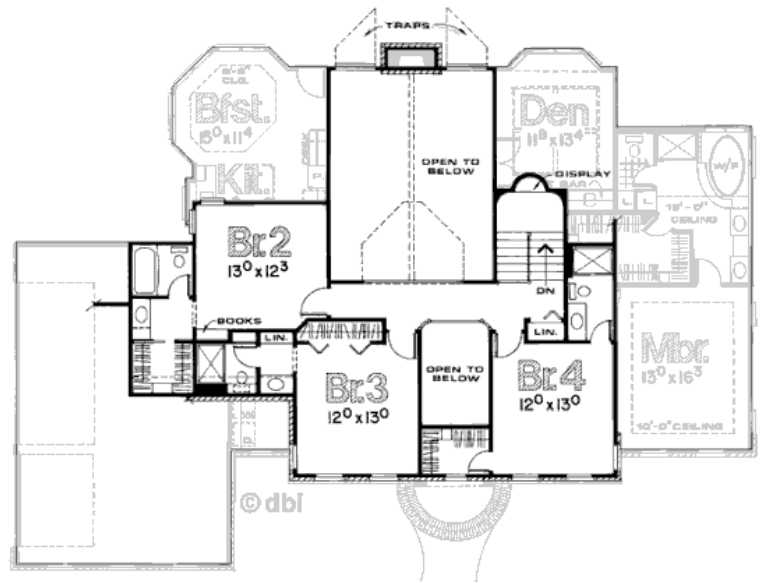

2230-Menards

2063' Main Level, 894' Upper Level
2957' Total Finished Square Feet

1 1/2 Story with 4 bedroom(s)
Footprint: 72' 8" wide by 51' 4" deep
Design Type: Colonial

PDF Price \$875 || 1 Set Price \$875
4 Set Price \$950 || 8 Set Price \$1070