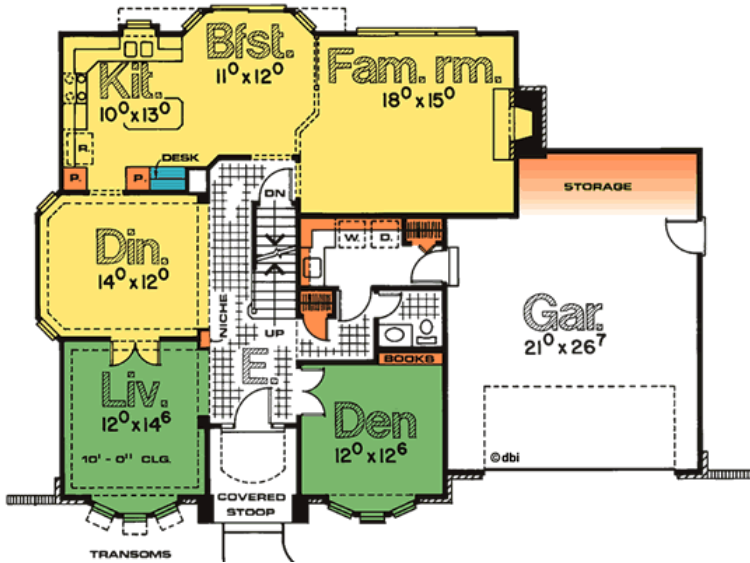

2229-Menards

1392' Main Level, 1153' Upper Level
2545' Total Finished Square Feet

2 Story with 4 bedroom(s)
Footprint: 56' 0" wide by 43' 4" deep
Design Type: Traditional

PDF Price \$835 || 1 Set Price \$835
4 Set Price \$910 || 8 Set Price \$1030