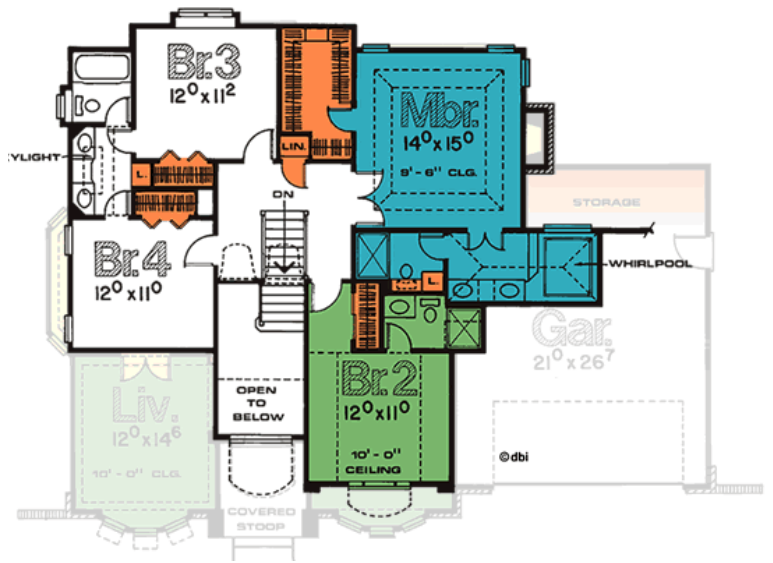

2229-Menards

1392' Main Level, 1153' Upper Level
2545' Total Finished Square Feet

2 Story with 4 bedroom(s)
Footprint: 56' 0" wide by 43' 4" deep
Design Type: Traditional

PDF Price \$835 || 1 Set Price \$835
4 Set Price \$910 || 8 Set Price \$1030